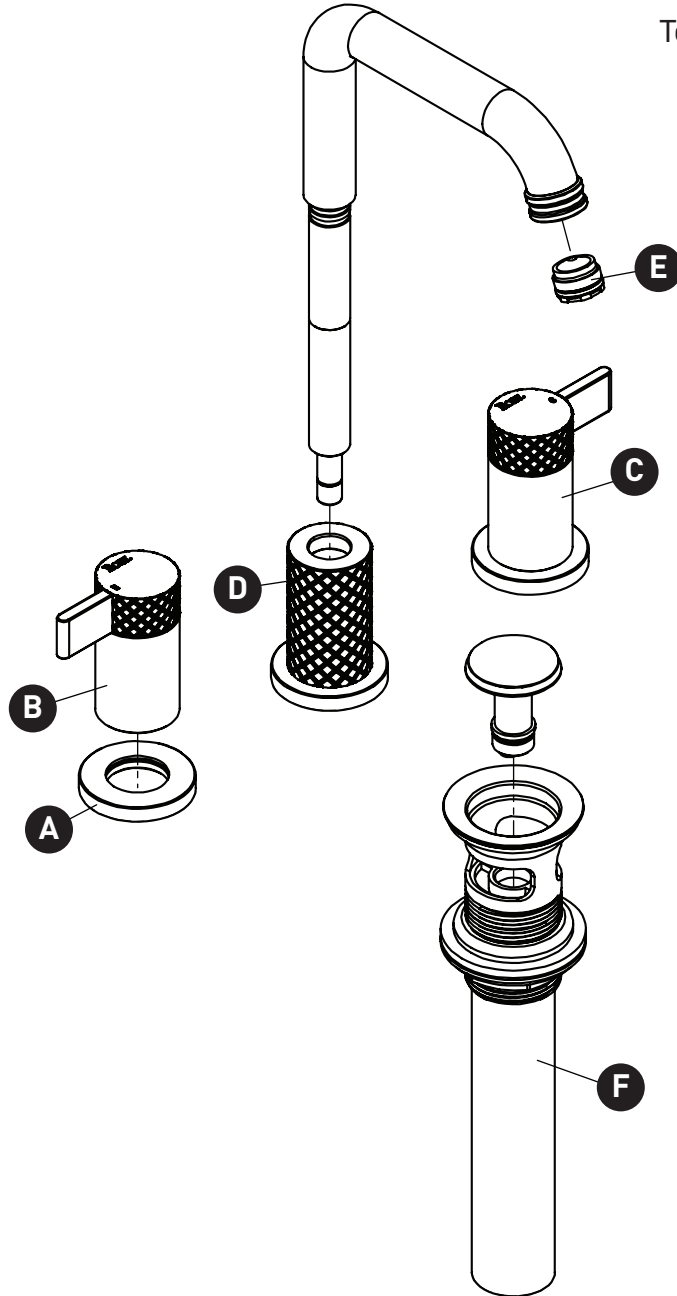

ORDER BY PART NUMBER

## ILLUSTRATED PARTS

### TE09D3

Tenerife™ Widespread Lavatory Faucet With U-Spout

ID	Kit Number	Finish
A	R4044303*	See below
B	R40442231* (H)	See below
C	R40442232* (C)	See below
D	R4044323*	See below
E	R42648	N/A
F	0127D0F*	See below