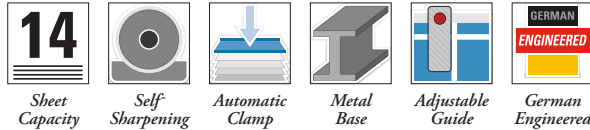

Dahle 556s Rotary Trimmer

Dahle Professional Series

The Dahle 556s Professional Rotary Trimmer with a 37 ¾" cutting length is designed for precision and accuracy. It features a ground self-sharpening blade, an automatic clamp to prevent shifting, and a metal base for durability. It includes a space-saving stand to ensure optimal cutting height. This German engineered cutter is ultraprecise and ideal for trimming paper, photographs, and cardstock.

Features a ground self-sharpening rotary blade that cuts in either direction.

Automatic clamp holds work securely and prevents shifting while trimming.

Product Specifications

Item	Cut Length	Capacity	Dimensions
556s	37 ¾"	14 Sheets	45 ½" x 14 ½" x 37 ¼"