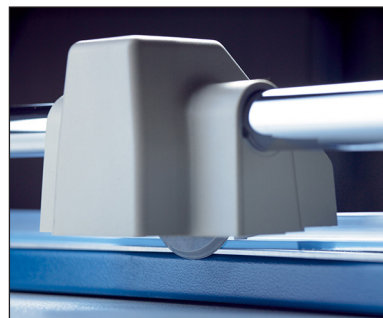

SELF-SHARPENING

This trimmer features a self-sharpening cutting system. No need to worry about replacing dull or worn blades, this system sharpens as you cut to maintain a perfectly honed edge. The blade's precision graduated edge will remove even the tiniest sliver of paper, and produce a clean, burr free cut.

AUTOMATIC CLAMP

Holding your work securely by hand is no longer necessary. The trimmer's integrated, automatic clamping system provides even pressure that prevents your work from shifting.

METAL BASE

For durability, this German engineered trimmer features a sturdy metal base. It's a solid foundation that will never warp or crack.

ALIGNMENT GUIDES

For measuring, the base contains carefully screened inch and metric guides to help align your cuts.

Dahle's 556s Professional Rotary Trimmer is a popular choice among professional photographers, print shops, and graphic design agencies.

Product Features

- Self-sharpening blade cuts in both directions
- Ground steel blade is encased in protective housing for safety
- Automatic clamp holds work securely and prevents shifting
- German engineered for precision and accuracy
- Includes space-saving steel stand with paper catch for optimal cutting height
- Sturdy metal base provides a solid foundation
- Screened rulers and grid for easy alignment
- Ideal for trimming paper, photographs and cardstock