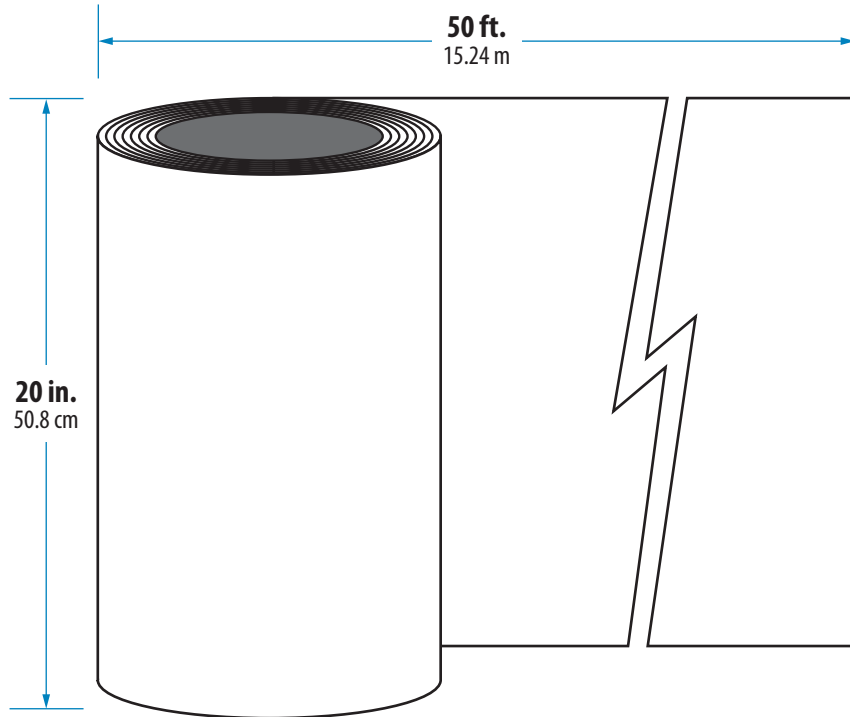

30 Gauge Galvanized Steel • 20 in. x 50 ft. • Polyester paint over primer • 7 in. i.d.

Black/Gray