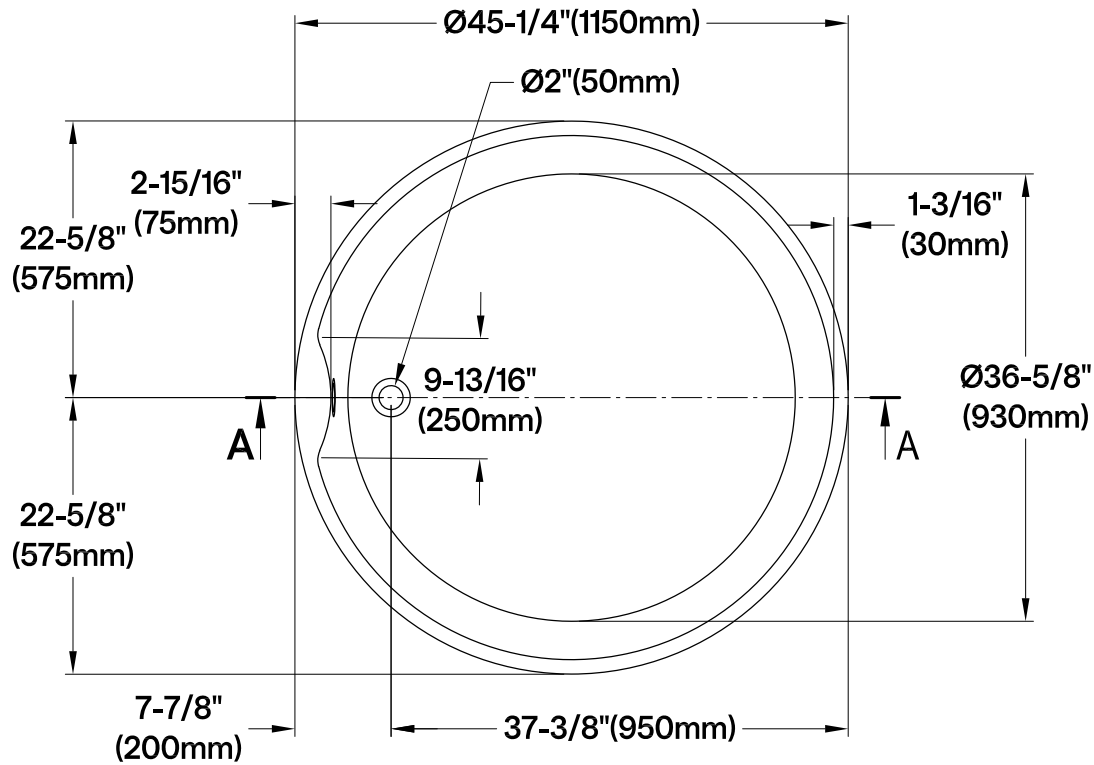

VTRO454523

45" Acrylic Freestanding Tub with Drain & Integrated Seat

M14 x 130 (4 pcs)
M14 x 120 (1 pc)