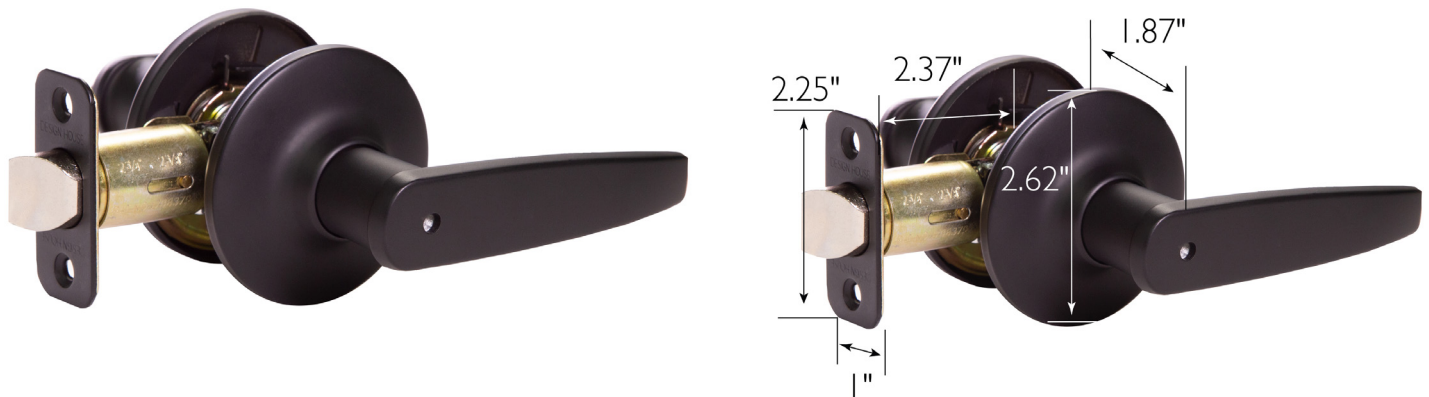

Delavan Privacy Bed and Bath Door Lever Matte Black

SPECIFICATIONS

MATERIAL CONSTRUCTION:	Brass	REMOVABLE CORE:	No
LOCK FUNCTION:	Privacy	LATCH FACEPLATE:	Round Corner
DEADBOLT FUNCTION:	N/A	LATCH BACKSET:	Adj. 2-3/8" 2-3/4"
EXTERIOR MAX PROJECTION:	2.75"	LATCH TYPE:	2 Way (fixed faceplate)
INTERIOR MAX PROJECTION:	2.75"	LATCHBOLT THROW DISTANCE:	0.5
KNOB VS. LEVER:	Lever	# PINS IN CYLINDER:	N/A
LEVER DIMENSIONS:	2.62" H x 6" L x 1.87" D	ANTI-BUMP PIN INSTALLED:	N/A
ROSE DIMENSIONS:	2.63" H x 2.63" W x 2.63" D	# KEYS INCLUDED:	0
ROSETTE / ESCUTCHEON SHAPE:	Round	SPINDLE TYPE:	Half-Moon
CROSS BORE:	2.13"	MOUNTING HARDWARE INCLUDED:	Yes
EDGE BORE:	1"	TOOLS NEEDED FOR INSTALLATION:	Screwdriver
HANDING:	Reversible	ASSEMBLED WEIGHT:	1.56 lbs
REKEYABLE?:	No		