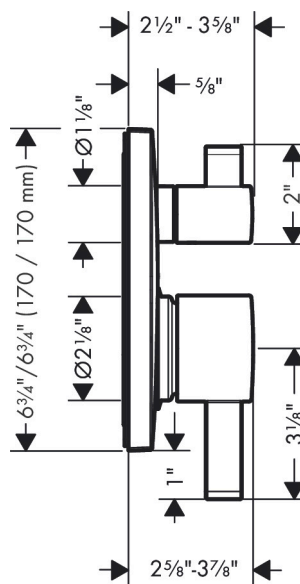

Brand	hansgrohe
Art. Name	Ecostat Pressure Balance Trim S Square with Diverter
Art. Nr.	15862001
Surface	chrome
Pos.	1

Product Picture

Drawing

Features

- Outlets may be operated simultaneously
- Flow: 4.5 GPM (17 L/Min)
- Temperature and on/off control for 2 outlets