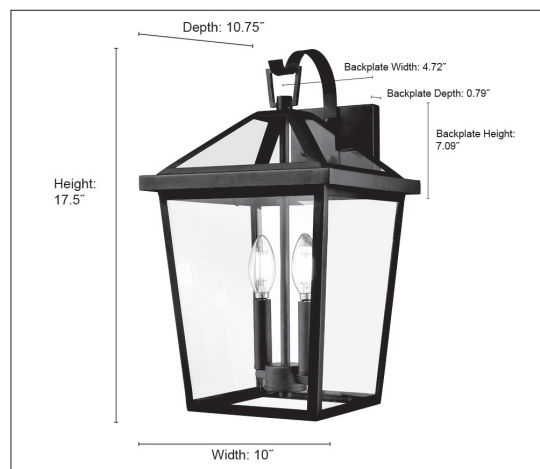

92202

MESUN TWO LIGHT OUTDOOR WALL MOUNT

FINISH

TBK - Textured Black

DIMENSIONS

Width 10"
Height 17.5"
Depth 10.75"
Backplate Width 4.72"
Backplate Height 7.09"
Backplate Depth 0.79"
Weight 7.43 lbs

MATERIAL

Steel

GLASS

Glass Clear

LAMPING

Bulbs 2-Candle
Bulb Base Candelabra (E12)
Watts per Bulb 40W
Voltage 120V
Total Wattage 80W
Bulbs Included No

CERTIFICATION

ETL Listed Wet Location

ITEM NUMBER

SKU's 92202 TBK

92202 TBK

Millennium Lighting
105 Declaration Drive
McDonough, GA 30253
www.millenniumlighting.com