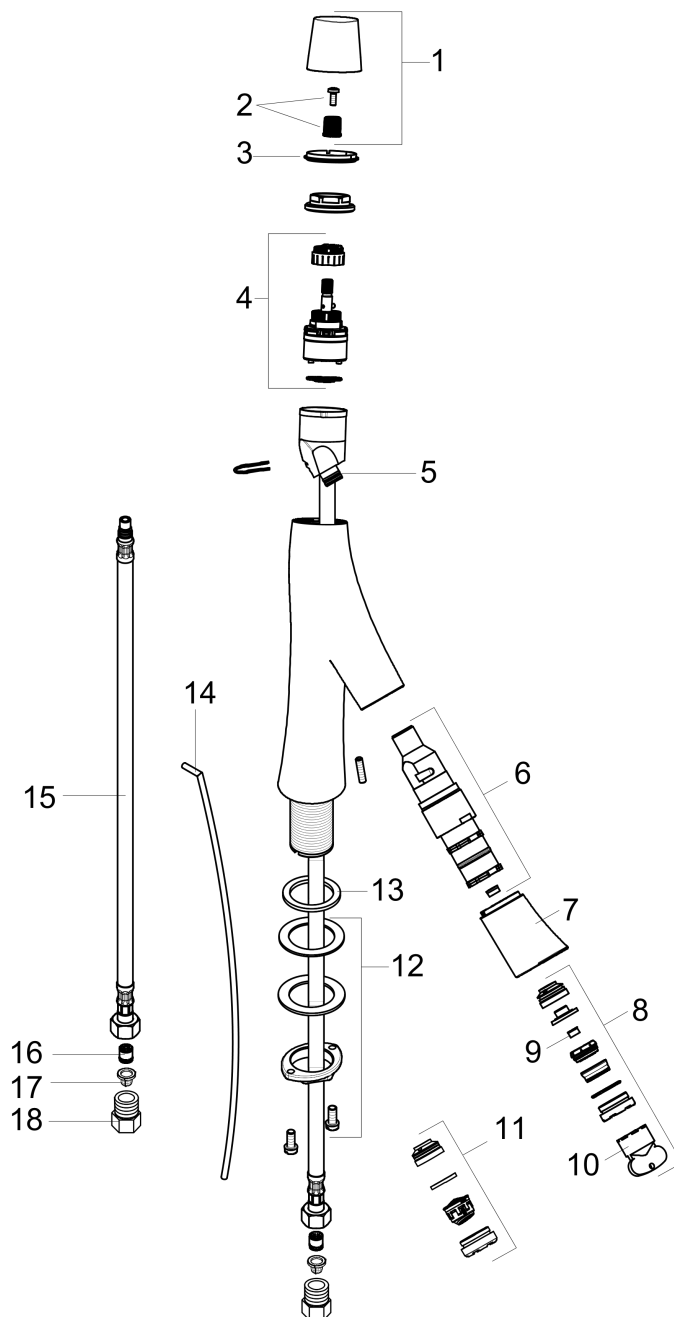

AXOR Starck Organic
2-Handle Faucet 80 with Pop-Up Drain, 1.2 GPM
 Finishes : **chrome** Part no. : **12010001**

Description

Features

- Shower spray pattern
- Flow: 0.9 GPM (3.4 L/Min)
- Flow boost setting: 1.2 GPM (4.5 L/Min)
- Ceramic cartridge for volume control
- Ceramic cartridge for temperature control
- Separate controls for temperature and volume
- Includes pop-up drain

Technology

Product image

Scale drawing

AXOR Starck Organic
2-Handle Faucet 80 with Pop-Up Drain, 1.2 GPM
Finishes : **chrome** Part no. : **12010001**

Exploded drawing

Year of production: >03/13

AXOR Starck Organic
2-Handle Faucet 80 with Pop-Up Drain, 1.2 GPM
 Finishes : **chrome** Part no. : **12010001**

Spare parts list

Year of production: >03/13

Pos.	Description	Part no.	PC	PU
1	handle	98296000	0	1
2	handle fixing set	98932000	0	1
3	color-ring cold / hot water	98304000	0	1
4	cartridge, assy	98303000	0	1
5	O-ring 11x1,5	98385000	0	1
6	shut off cartridge	98301000	0	1
7	spout cpl.	98297000	0	1
8	spray former	98299000	0	1
9	flow limiter (5 l/min)	95311000	0	1
10	special tool	95158000	0	1
11	aerator M24x1 (7 l/min)	98300000	0	1
12	fixing set (Ø 32)	13961000	0	1
13	flat seal	98749000	0	1
14	pull rod	96923000	0	1
15	connection hose 600 mm M8x0,75 G3/8	95664000	0	1
16	non return valve DW 10	96456000	0	1
17	filter packing	95291000	0	1
18	adapter for connection hose	88802000	0	1
a	fixation extension 35 mm	13898000	0	1
b	pop up waste	88509000	0	1