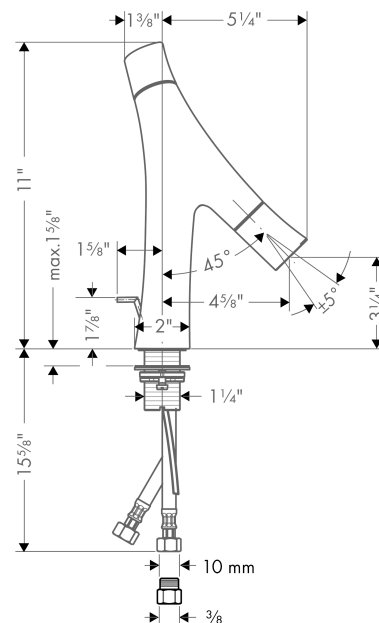

AXOR Starck Organic
2-Handle Faucet 80 with Pop-Up Drain, 1.2 GPM
 Finishes : **chrome** Part no. : **12010001**

Description

Features

- Shower spray pattern
- Flow: 0.9 GPM (3.4 L/Min)
- Flow boost setting: 1.2 GPM (4.5 L/Min)
- Ceramic cartridge for volume control
- Ceramic cartridge for temperature control
- Separate controls for temperature and volume
- Includes pop-up drain

Technology

Product image

Scale drawing

AXOR Starck Organic
2-Handle Faucet 80 with Pop-Up Drain, 1.2 GPM
Finishes : **chrome** Part no. : **12010001**

Exploded drawing

Year of production: >03/13

AXOR Starck Organic
2-Handle Faucet 80 with Pop-Up Drain, 1.2 GPM
 Finishes : **chrome** Part no. : **12010001**

Spare parts list

Year of production: >03/13

Pos.	Description	Part no.	PC	PU
1	handle	98296000	0	1
2	handle fixing set	98932000	0	1
3	color-ring cold / hot water	98304000	0	1
4	cartridge, assy	98303000	0	1
5	O-ring 11x1,5	98385000	0	1
6	shut off cartridge	98301000	0	1
7	spout cpl.	98297000	0	1
8	spray former	98299000	0	1
9	flow limiter (5 l/min)	95311000	0	1
10	special tool	95158000	0	1
11	aerator M24x1 (7 l/min)	98300000	0	1
12	fixing set (Ø 32)	13961000	0	1
13	flat seal	98749000	0	1
14	pull rod	96923000	0	1
15	connection hose 600 mm M8x0,75 G3/8	95664000	0	1
16	non return valve DW 10	96456000	0	1
17	filter packing	95291000	0	1
18	adapter for connection hose	88802000	0	1
a	fixation extension 35 mm	13898000	0	1
b	pop up waste	88509000	0	1