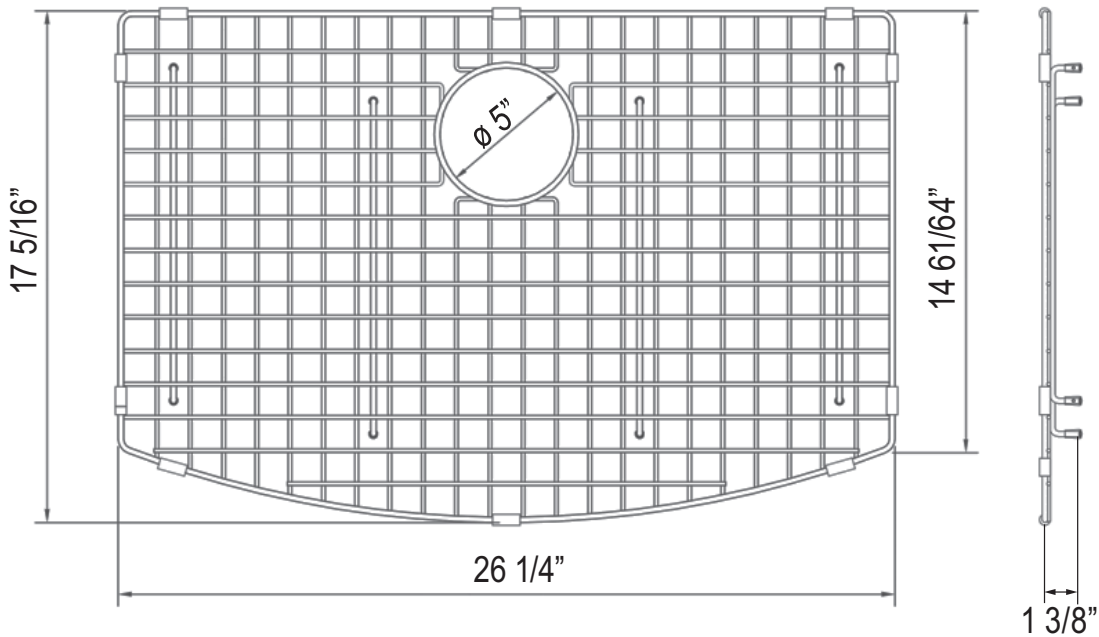

For warranty or additional information, contact:

U.S.A.
houseofrohl.com/support
1-800-777-9762

QUEBEC / MARITIMES / WESTERN CANADA
QUÉBEC / MARITIMES / OUEST CANADIEN
QUEBEC / MARITIMOS / CANADA OCCIDENTAL
houseofrohl.ca/support
1-866-473-8442

ONTARIO
houseofrohl.ca/support
1-800-287-5354