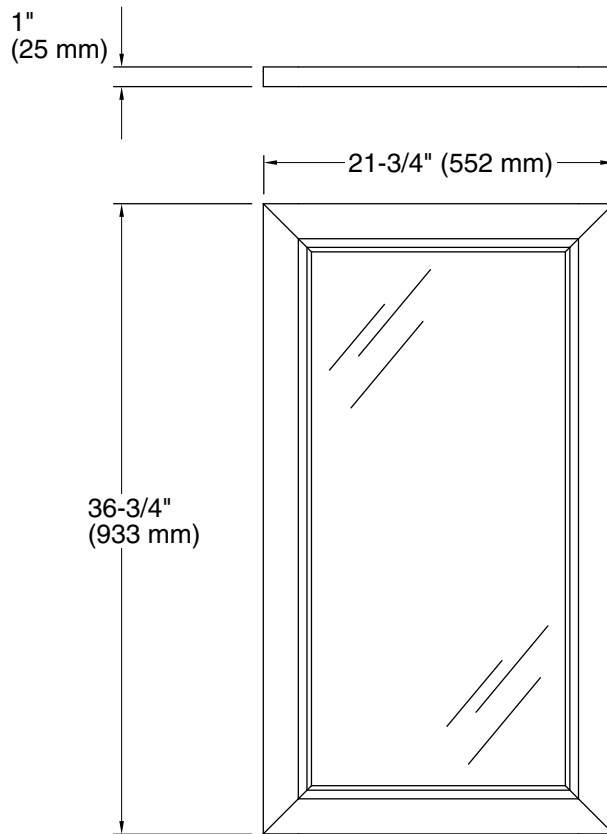

Damask®
21-3/4" X 36-3/4" framed mirror
K-99665

Features

- Coordinates with Damask® vanities
- Wood frame with catalyzed conversion varnish provides a durable moisture-resistant finish
- Includes hardware for wall-mount installation

Technical Information

All product dimensions are nominal.