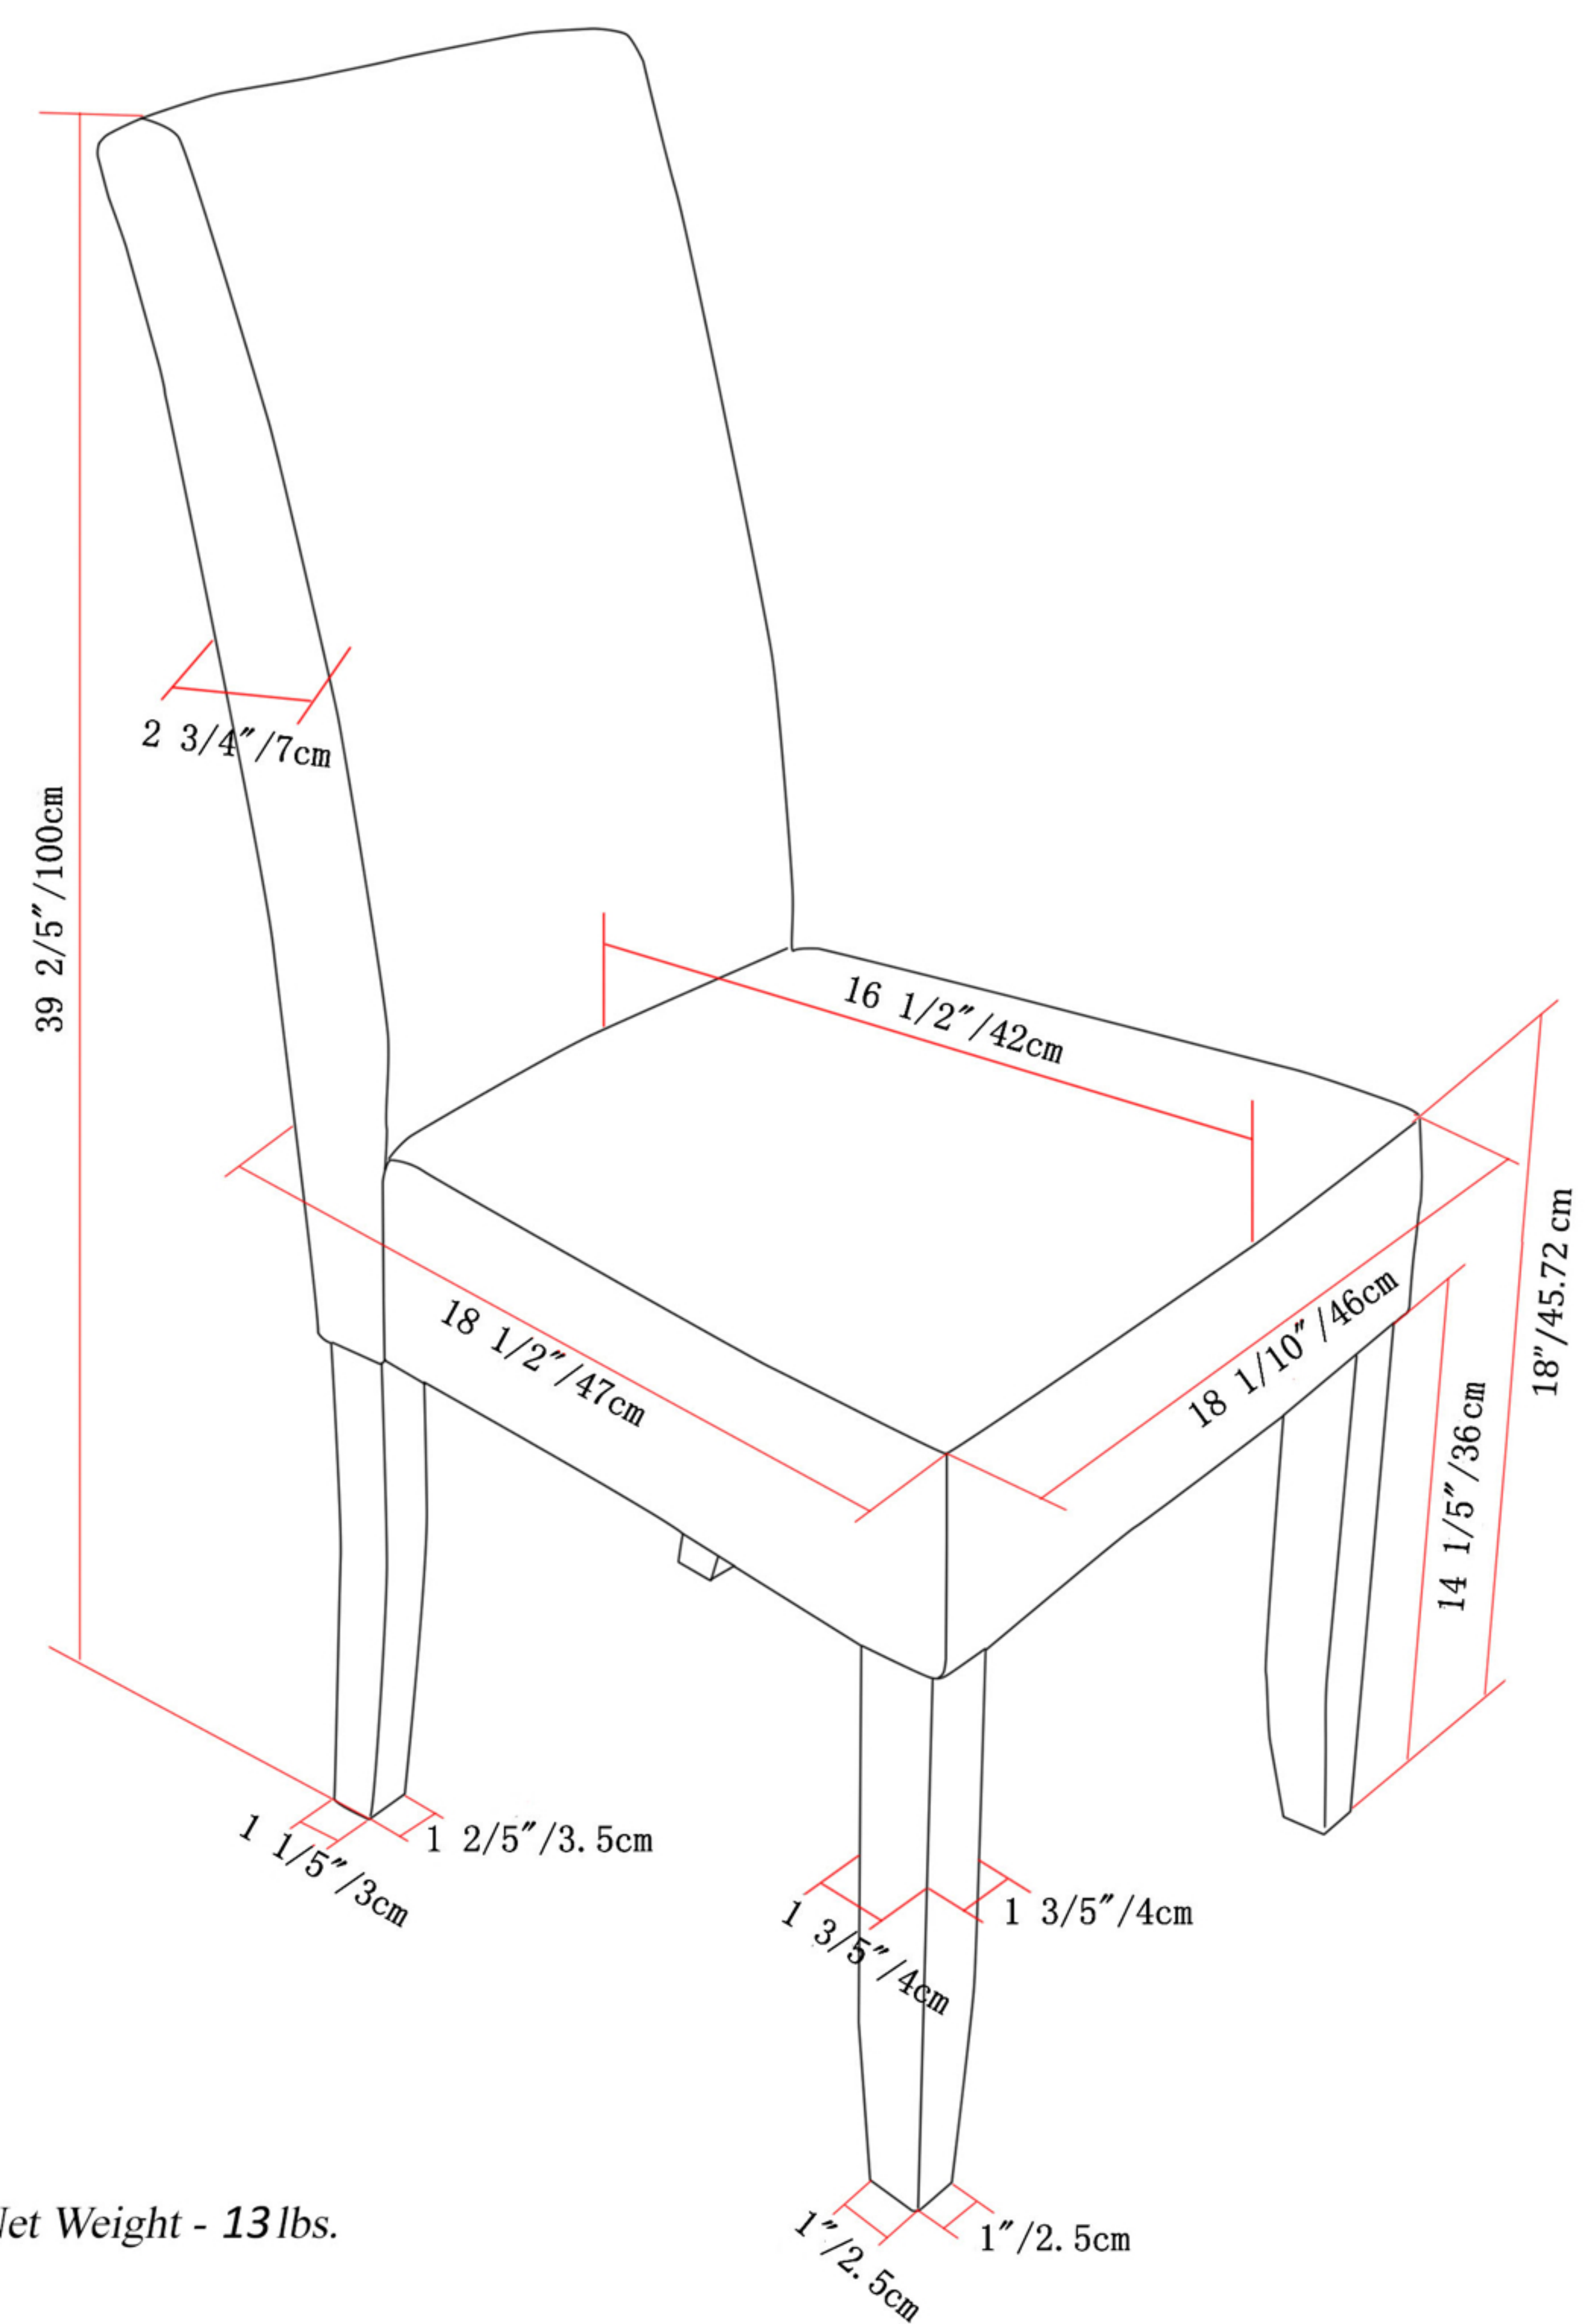

Net Weight : 115 (lb)

Net Weight - 13lbs.