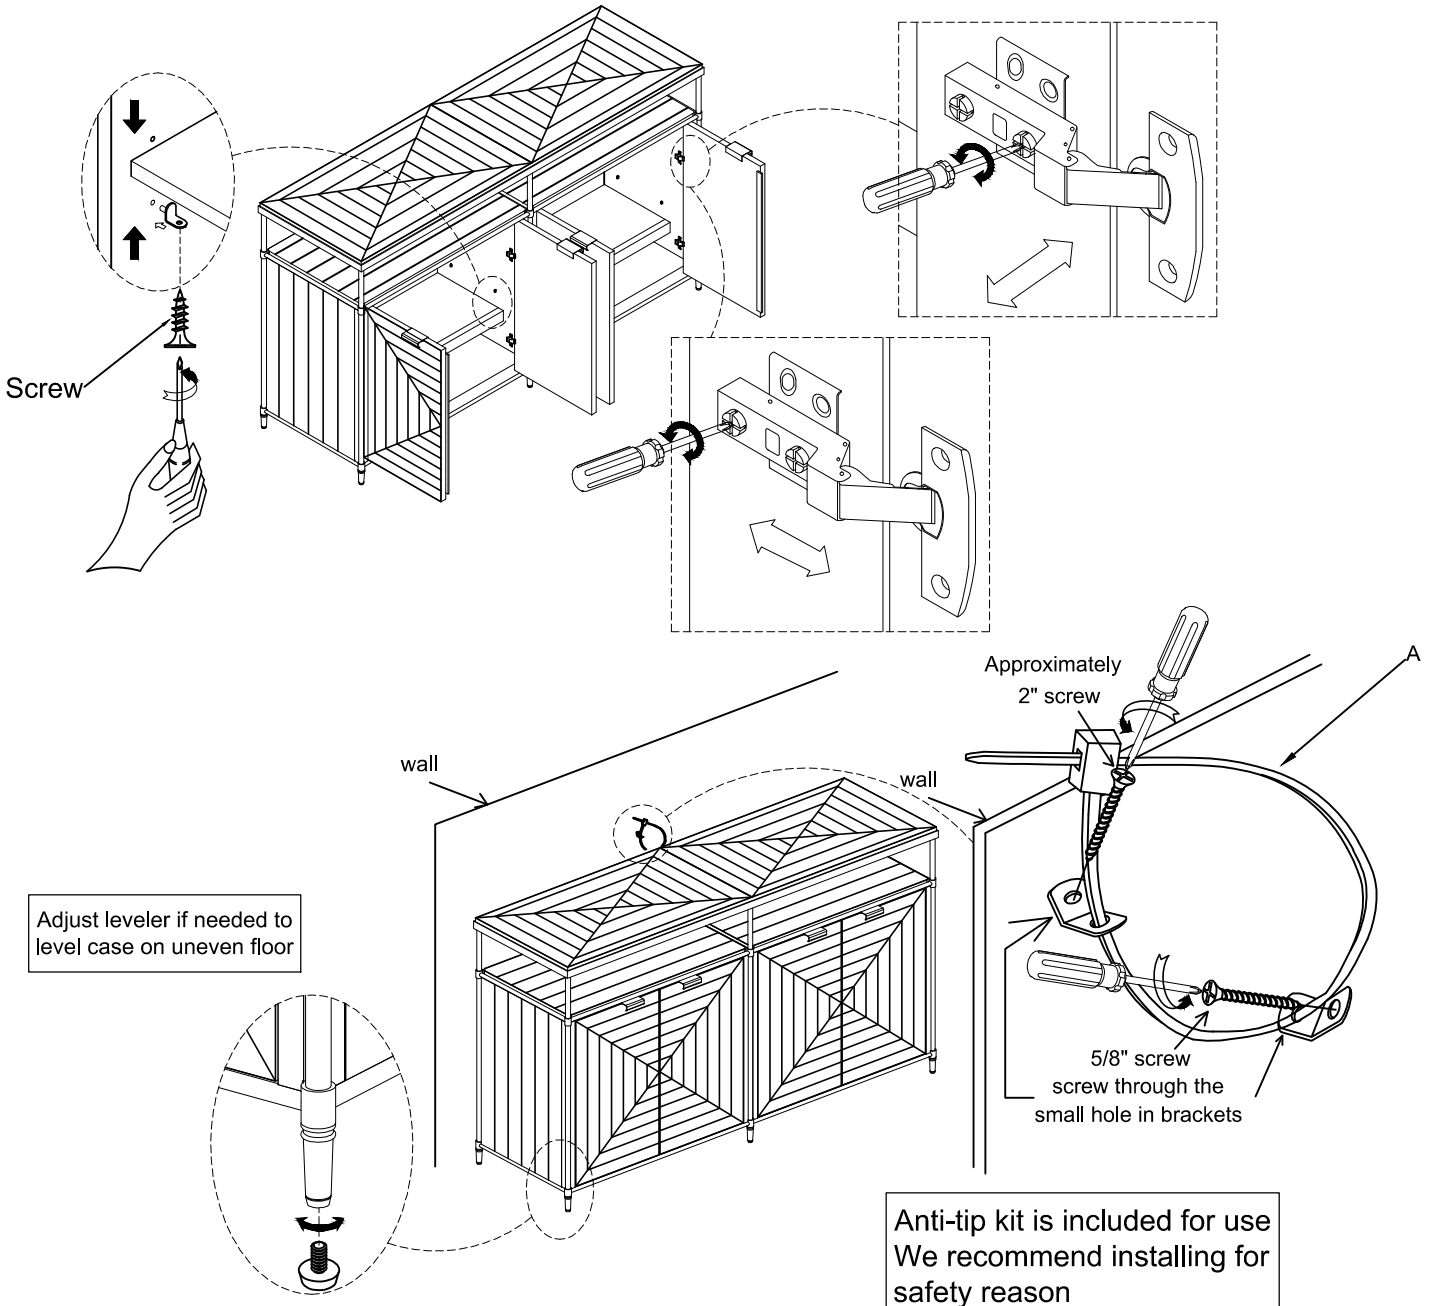

Item: 5601-55460-BLK/LTWD

Decs: ENTERTAINMENT CONSOLE

Thank you for purchasing this quality product. Be sure to unpack carefully looking for small parts which may have come loose during shipment.

Read all instruction and study the drawing carefully before starting the assembly process:

HARDWARE PACK

| NO | DRAWING | DESCRIPTION | SIZE | Q'TY |
|----|---|-------------|------|------|
| A |  | ANTI-TIP | | 1set |

Anti-tip kit is included for use
We recommend installing for safety reason