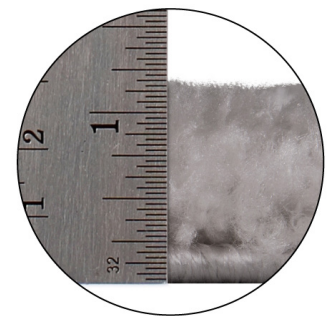

Keleya Soft Shag Runner Rug 2'2" x 10'  
Gray/White

1.18" Thick

**SPECIFICATIONS**

<b>MATERIAL:</b>	Polypropylene	<b>CONSTRUCTION:</b>	Machine Made
<b>BACKING MATERIAL:</b>	Cotton	<b>CONSTRUCTION TECHNIQUE:</b>	Power Loom
<b>INDOOR/OUTDOOR:</b>	Indoor Use Only	<b>REMOVABLE BACKING:</b>	No
<b>SHAPE:</b>	Runner	<b>NON-SLIP BACKING:</b>	No
<b>COLOR:</b>	Gray/White	<b>WATER RESISTANT:</b>	No
<b>ASSEMBLED DIMENSIONS:</b>	1.18" H x 2'2" W x 10' L	<b>SAFE FOR HEATED FLOORS:</b>	No
<b>ASSEMBLED WEIGHT:</b>	7.28 lbs.	<b>FLAME RETARDANT:</b>	No
<b>PILE HEIGHT:</b>	1.18"	<b>ANTI-MICROBIAL:</b>	No
<b>PILE HEIGHT VARIATION:</b>	No		
<b>RUG FRINGE OR TASSLE:</b>	No		
<b>MACHINE WASHABLE:</b>	No		
<b>RUG PAD RECOMMENDED:</b>	Yes		