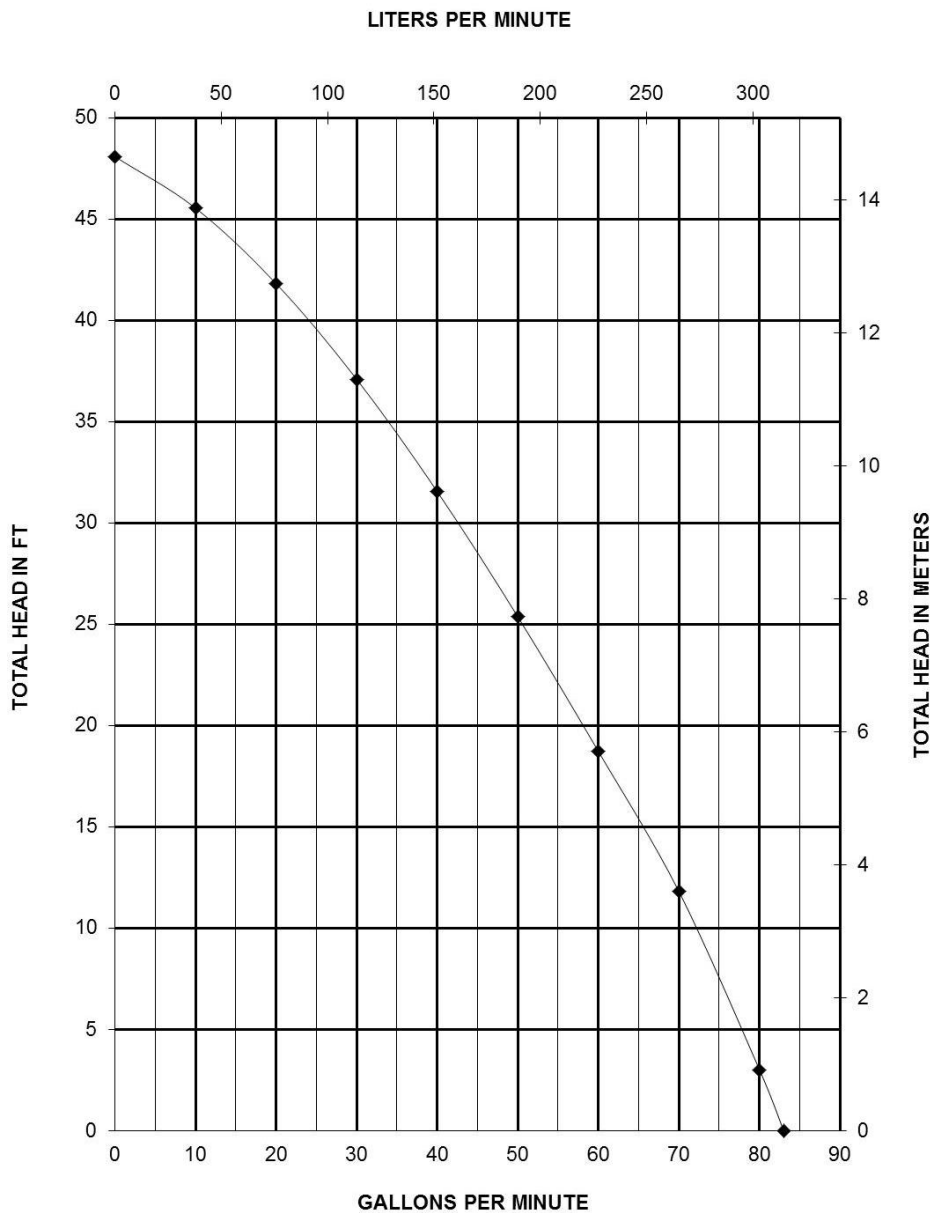

Pump Specifications

290 Series 3/4 hp Submersible Effluent Pump

290-Series Dimensional Data