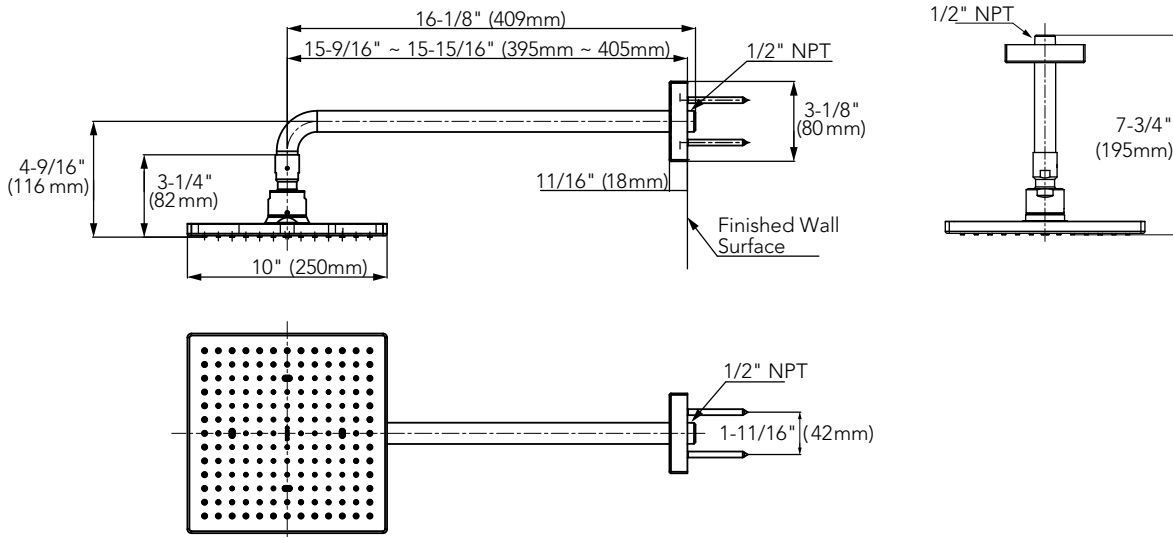

Rain Shower Square 10" - 2.5 GPM

FEATURES

- Single Function, contemporary-design square showerhead
- Balanced Comfort Wave® technology with wide coverage rinse & wash
- 10" (250 mm) diameter spray face
- Maximum flow rate of 2.5 gpm (9.5 lpm)
- Rubber nozzles to prevent lime scale build up
- Includes matching escutcheon
- Shower arm sold separately

COLORS/FINISHES

- #CP Polished Chrome
- #BN Brushed Nickel
- #PN Polished Nickel

Made to order

- #PBR Polished Bronze
- #PFG Polished French Gold

PRODUCT SPECIFICATION

Product shall be TOTO Model TBW08002U1#____.
 Product shall have comfort wave. Product shall have a maximum flow rate of 2.5 gpm (9.5 lpm). Product shall have a single spray. Product shall have 10" (250mm) diameter spray face. Product shall have rubber nozzles to prevent lime scale build up. Product shall meet Product shower arm sold separately.

Please note the following components are sold separately

TBW07025U: Rain Shower Arm Wall-Mount, 16"

TS110MC6: Rain Shower Arm Ceiling Mount 6"

TBW08002U1

Rain Shower Square 10" - 2.5 GPM

SPECIFICATIONS

Warranty	Lifetime Limited Warranty (Residential Use) One Year (Commercial Use)
Material	Brass
Maximum Flow Rate	2.5gpm (9.5lpm)
Shipping Dimensions	17-15/16" L x 14-7/16" W x 5-1/6" H
Shipping Weight	8 lbs

DIMENSIONS

Note: The unit of above dimension is inch (mm).

Note: Shower arm and mounting bracket are not included.