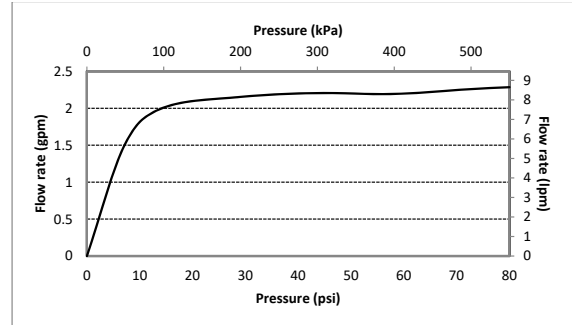

Rain Shower Square 10" - 2.5 GPM

FEATURES

- Single Function, contemporary-design square showerhead
- Balanced Comfort Wave® technology with wide coverage rinse & wash
- 10" (250 mm) diameter spray face
- Maximum flow rate of 2.5 gpm (9.5 lpm)
- Rubber nozzles to prevent lime scale build up
- Includes matching escutcheon
- Shower arm sold separately

COLORS/FINISHES

- #CP Polished Chrome
- #BN Brushed Nickel
- #PN Polished Nickel

Made to order

- #PBR Polished Bronze
- #PFG Polished French Gold

PRODUCT SPECIFICATION

Product shall be TOTO Model TBW08002U1#____.
 Product shall have comfort wave. Product shall have a maximum flow rate of 2.5 gpm (9.5 lpm). Product shall have a single spray. Product shall have 10" (250mm) diameter spray face. Product shall have rubber nozzles to prevent lime scale build up. Product shall meet Product shower arm sold separately.

Please note the following components are sold separately

TBW07025U: Rain Shower Arm Wall-Mount, 16"

TS110MC6: Rain Shower Arm Ceiling Mount 6"

TBW08002U1

Rain Shower Square 10" - 2.5 GPM

SPECIFICATIONS

Warranty	Lifetime Limited Warranty (Residential Use) One Year (Commercial Use)
Material	Brass
Maximum Flow Rate	2.5gpm (9.5lpm)
Shipping Dimensions	17-15/16" L x 14-7/16" W x 5-1/6" H
Shipping Weight	8 lbs

DIMENSIONS

Note: The unit of above dimension is inch (mm).

Note: Shower arm and mounting bracket are not included.