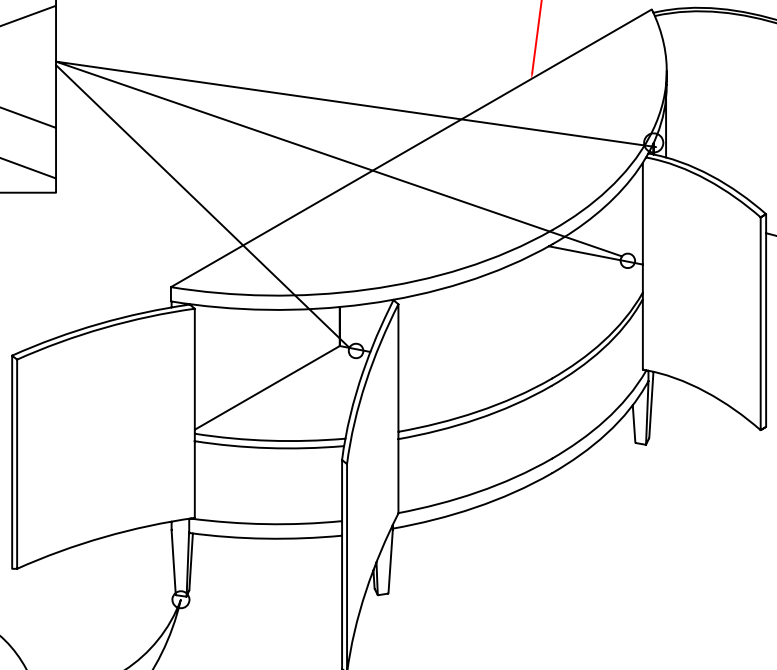

Adjust leveler if needed to level credenza on uneven floor.

Note: Anti-tip kit restraint is provided.
Please follow the instructions enclosed with the pack.