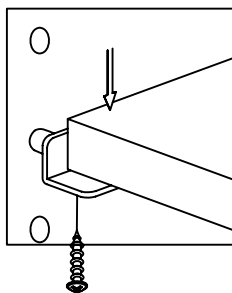

Adjust leveler if needed to level credenza on uneven floor.

Note: Anti-tip kit restraint is provided.
Please follow the instructions enclosed with the pack.