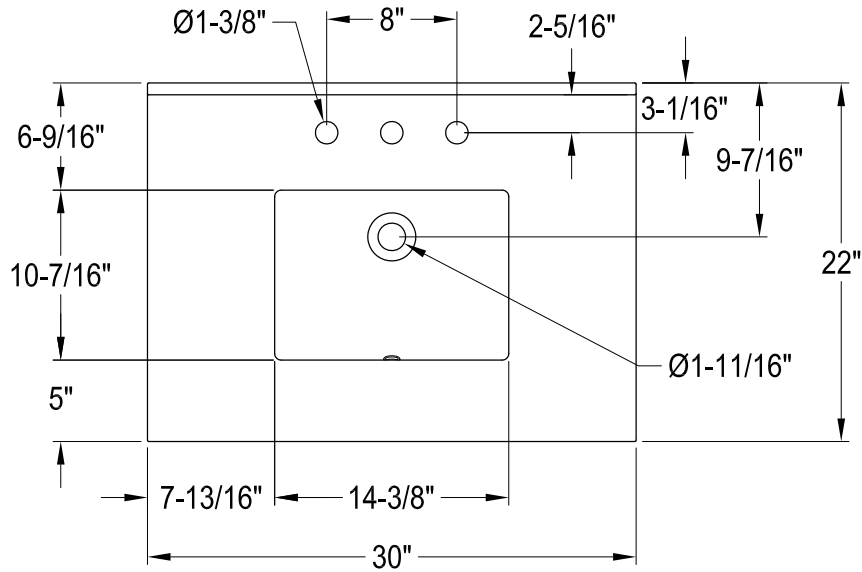

CKVPB3030MBSQ1,7,8

30" Console Sink with Brass Legs

CKVPB3030MBSQ1,8

Widespread Lavatory Faucet With Retail Pop-Up

CKVPB3030MBSQ1,7,8

Plumbing Sink Trim Kit with P-Trap

CKVPB3030MBSQ1,7,8

Brass Pop-Up with Overflow, 22 Gauge