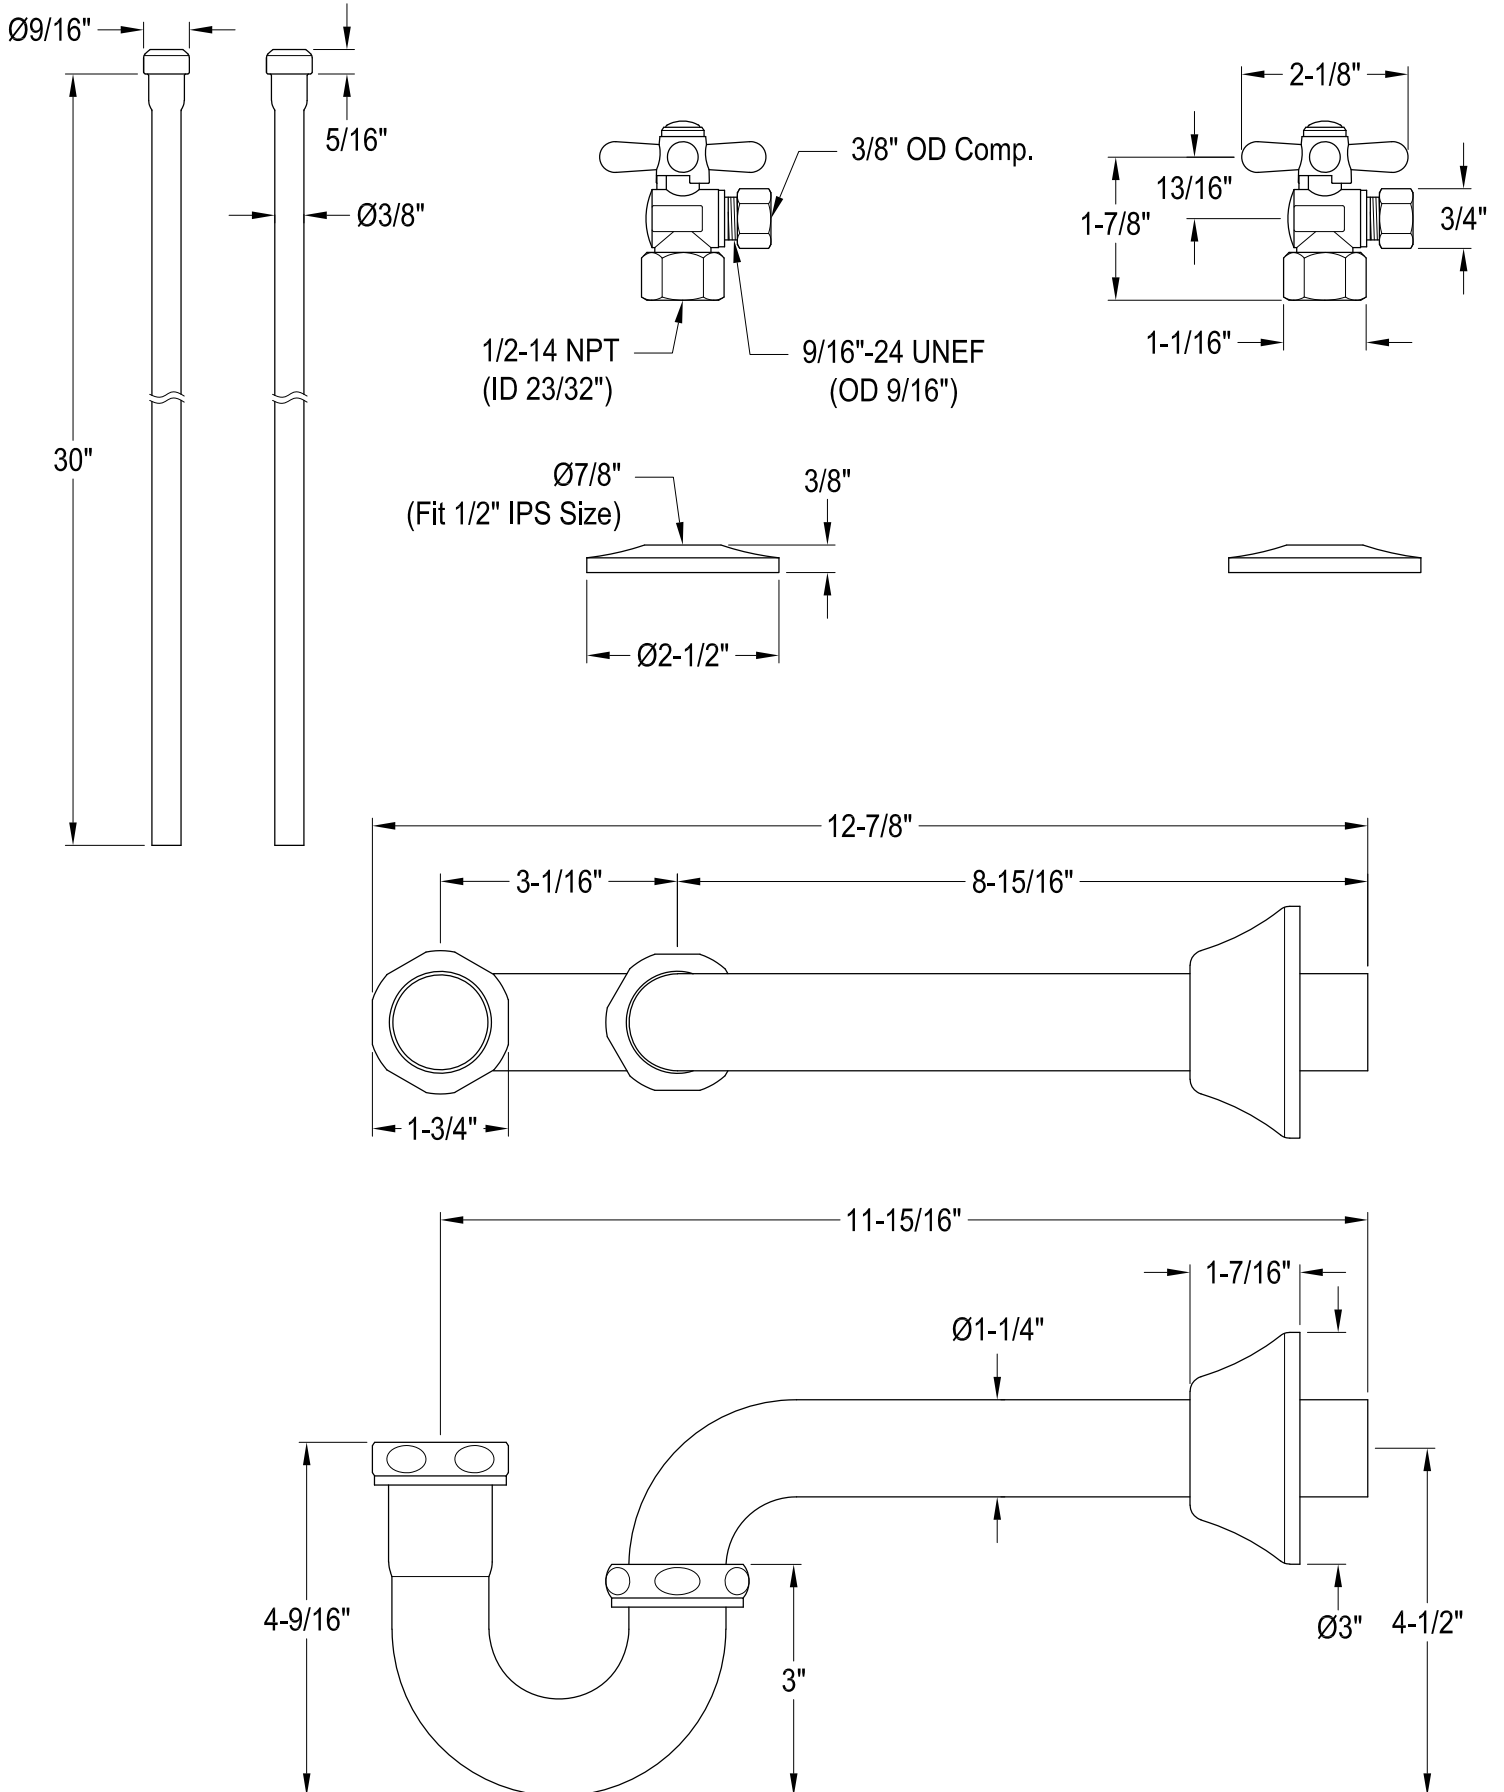

CKVPB3030MBSQ1,7,8

30" Console Sink with Brass Legs

CKVPB3030MBSQ1,8

Widespread Lavatory Faucet With Retail Pop-Up

CKVPB3030MBSQ1,7,8

Plumbing Sink Trim Kit with P-Trap

CKVPB3030MBSQ1,7,8

Brass Pop-Up with Overflow, 22 Gauge