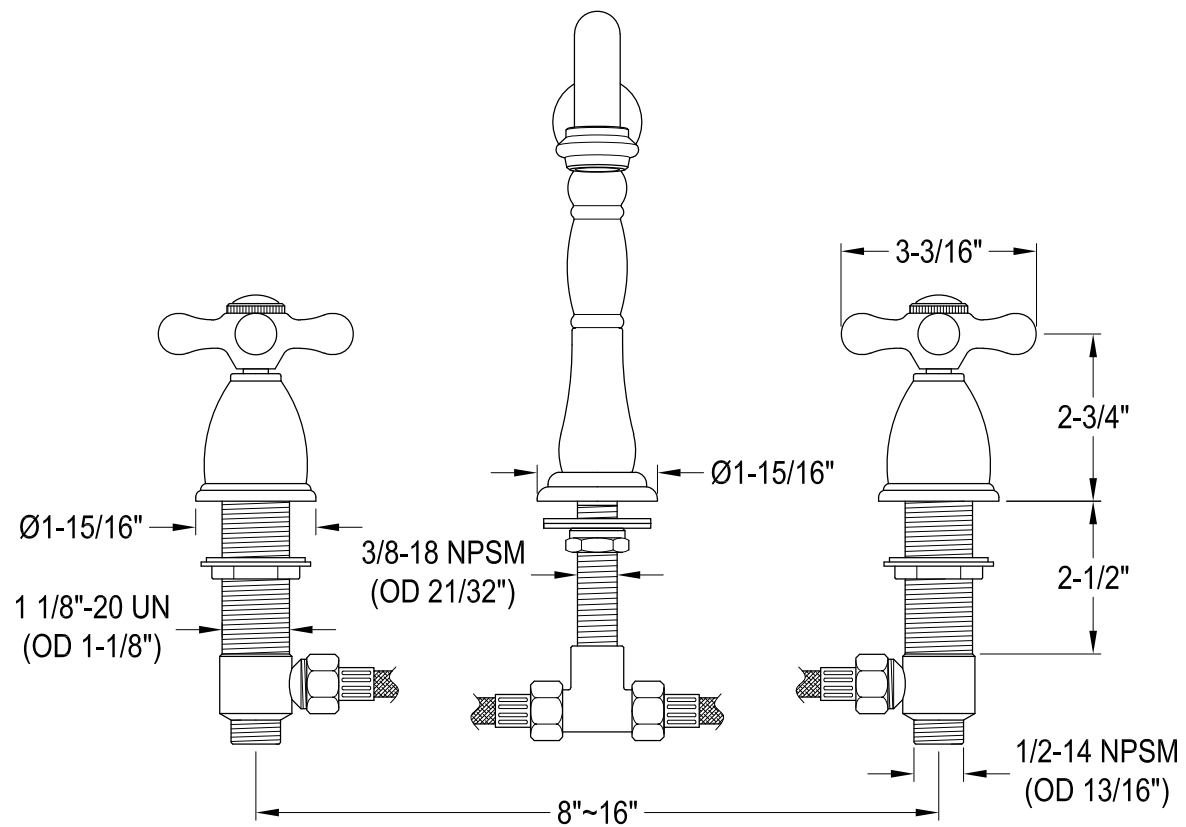

CKVPB3030MBSQ1,7,8

30" Console Sink with Brass Legs

CKVPB3030MBSQ1,8

Widespread Lavatory Faucet With Retail Pop-Up

CKVPB3030MBSQ1,7,8

Plumbing Sink Trim Kit with P-Trap

CKVPB3030MBSQ1,7,8

Brass Pop-Up with Overflow, 22 Gauge