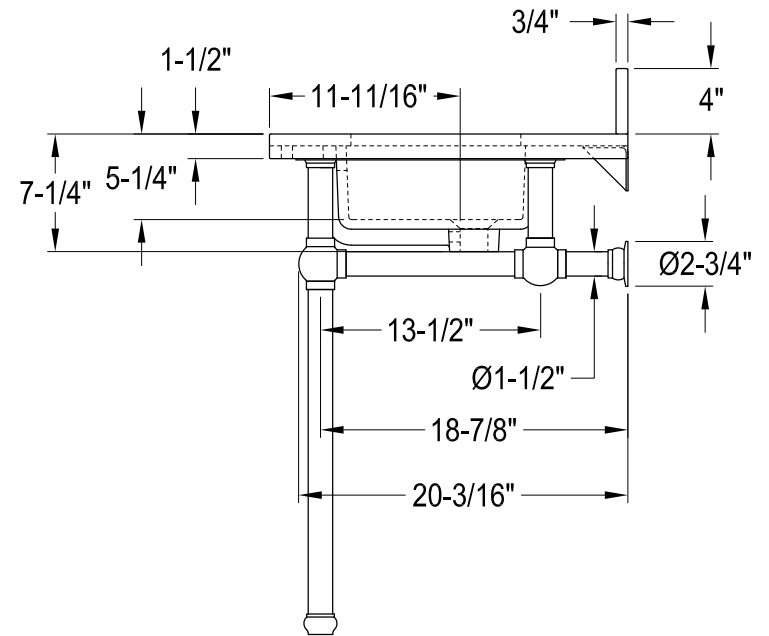

CKVPB3030MBSQ1,7,8

30" Console Sink with Brass Legs

CKVPB3030MBSQ1,8

Widespread Lavatory Faucet With Retail Pop-Up

CKVPB3030MBSQ1,7,8

Plumbing Sink Trim Kit with P-Trap

CKVPB3030MBSQ1,7,8

Brass Pop-Up with Overflow, 22 Gauge