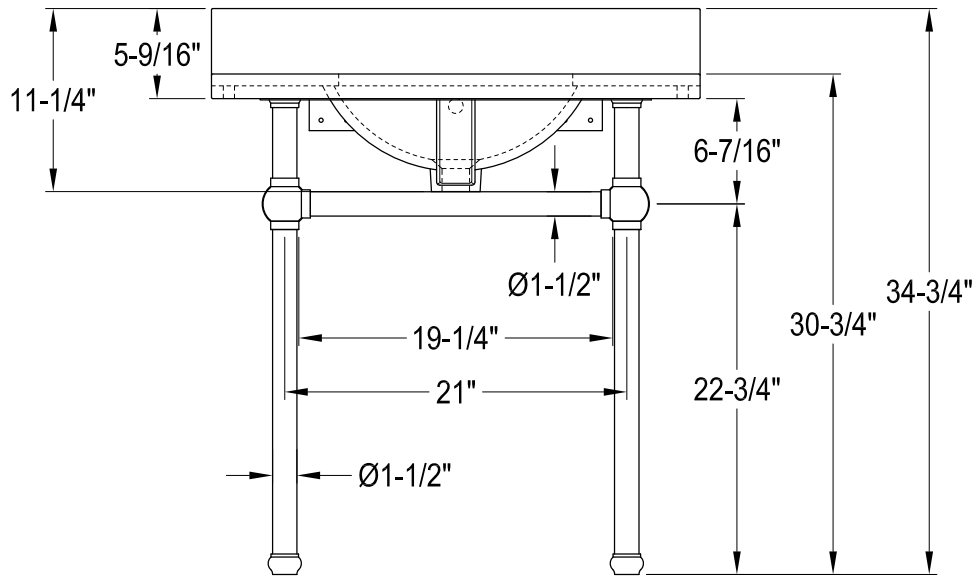

CKVPB3030MBSQ1,7,8

30" Console Sink with Brass Legs

CKVPB3030MBSQ1,8

Widespread Lavatory Faucet With Retail Pop-Up

CKVPB3030MBSQ1,7,8

Plumbing Sink Trim Kit with P-Trap

CKVPB3030MBSQ1,7,8

Brass Pop-Up with Overflow, 22 Gauge