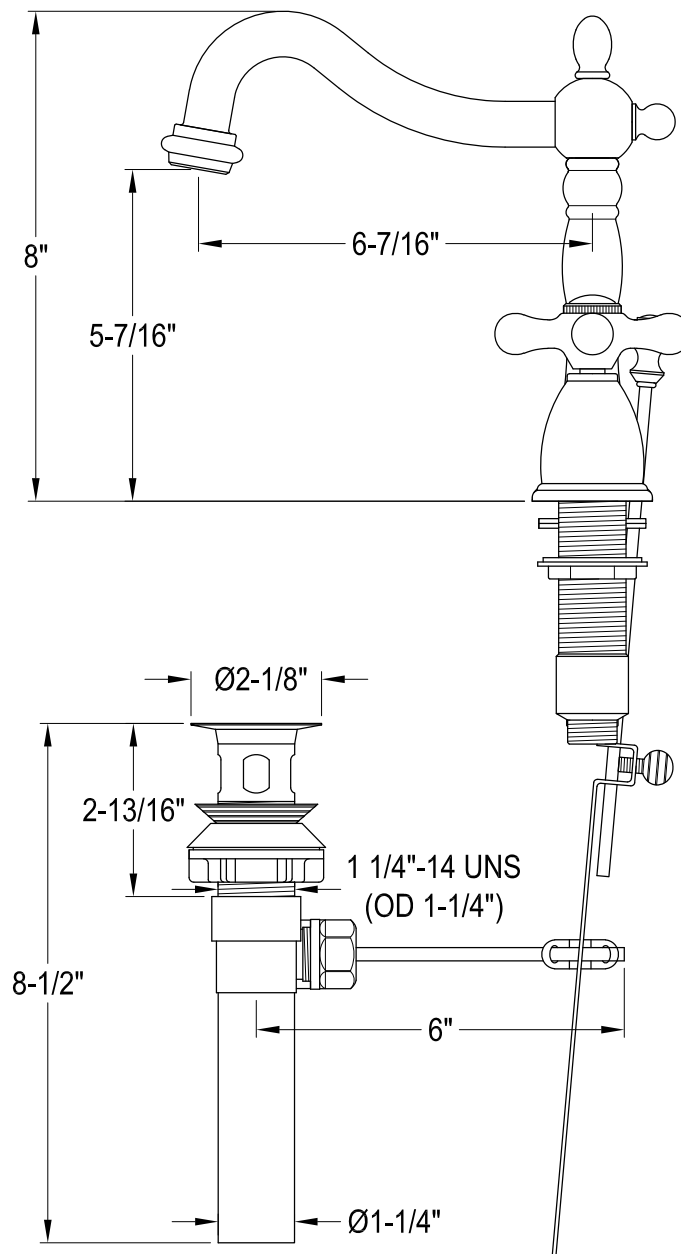

CKVPB3030MBSQ1,7,8

30" Console Sink with Brass Legs

CKVPB3030MBSQ1,8

Widespread Lavatory Faucet With Retail Pop-Up

CKVPB3030MBSQ1,7,8

Plumbing Sink Trim Kit with P-Trap

CKVPB3030MBSQ1,7,8

Brass Pop-Up with Overflow, 22 Gauge