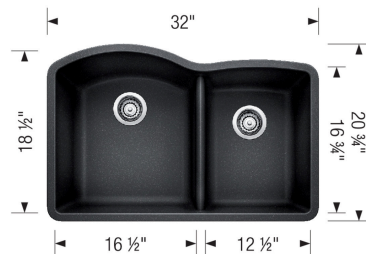

## DIAMOND 1<sup>3</sup>/<sub>4</sub> SILGRANIT

### Design and Planning Tips

- Min cabinet size: 36 in
- Bowl depth: 9,5 in ( 240.0 mm )

What is included:

Installation instructions

Cut-out template

Limited Lifetime Warranty

Undermount installation only

Minimum cabinet size: 36"

Cut-out Dimensions:

Cut-out Length: 29.87"

Cut-out Width: 19.35"

Cut-out Below Counter Depth: 10.29"

Left Sink Bowl Dimensions:

Sink Bowl Length (left-to-right): 16.63"

Sink Bowl Width (front-to-back): 18.88"

Sink Bowl Depth: 9.5"

Right Sink Bowl Dimensions:

Sink Bowl Length (left-to-right): 12.5"

Sink Bowl Width (front-to-back): 17"

Sink Bowl Depth: 8"

Drain hole compatible with 3.5" strainers or waste flanges