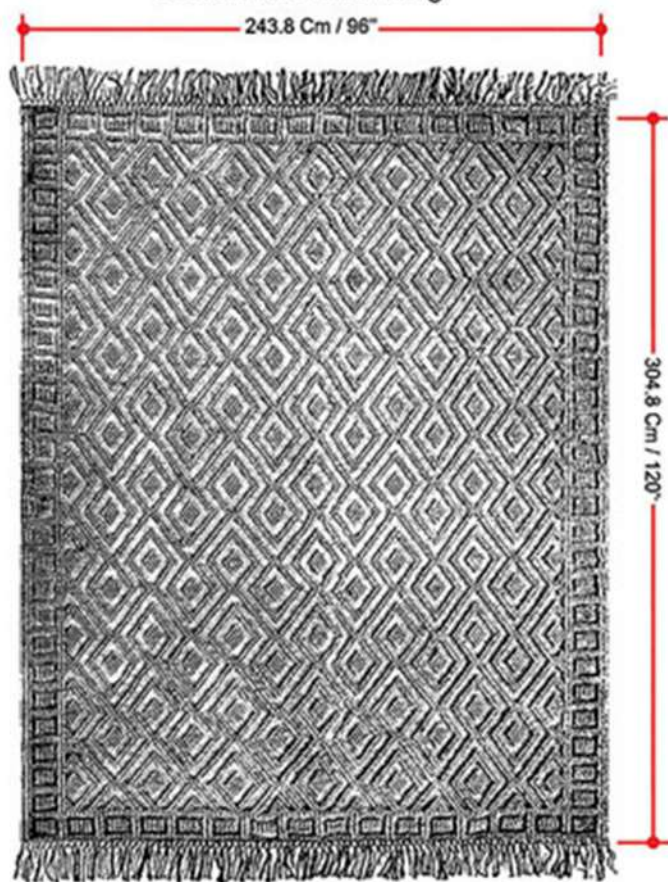

Mead 8'x10' Area Rug

Net Weight:44.09(Lbs)