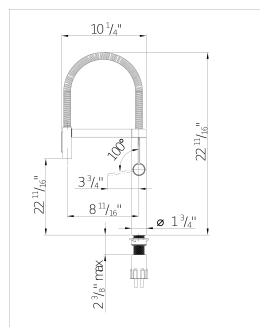

CULINA II PVD

Warranty

BLANCO offers a limited lifetime warranty on all sinks and faucets, as well as a one-year warranty on all custom accessories.

Code/Standards Compliance

BLANCO sinks and faucets are third-party tested and certified to standards and listed by applicable certification bodies. For more information on individual product listings, contact our office or listing organization.

View our how-to videos to learn more about installing and caring for BLANCO products:
<https://www.blanco.com/us-en/service/how-to-videos/how-to-videos-for-sinks/>

Questions? Contact us today

BLANCO America, Inc.
110 Mount Holly By-Pass
Lumberton, NJ 08048

Phone & Fax
Phone: 888-668-6201
Fax: 609-668-6211

While BLANCO endeavors to provide accurate information, all dimensions are nominal, cannot be guaranteed, and are subject to change or cancellation. BLANCO assumes no responsibility for use of superseded or voided specifications.