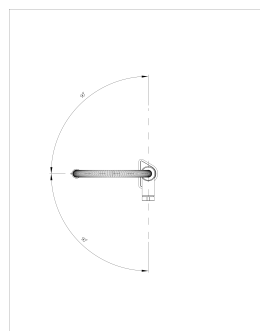

CULINA II PVD

Warranty

BLANCO offers a limited lifetime warranty on all sinks and faucets, as well as a one-year warranty on all custom accessories.

Code/Standards Compliance

BLANCO sinks and faucets are third-party tested and certified to standards and listed by applicable certification bodies. For more information on individual product listings, contact our office or listing organization.

View our how-to videos to learn more about installing and caring for BLANCO products:
<https://www.blanco.com/us-en/service/how-to-videos/how-to-videos-for-sinks/>

Questions? Contact us today

BLANCO America, Inc.
110 Mount Holly By-Pass
Lumberton, NJ 08048

Phone & Fax
Phone: 888-668-6201
Fax: 609-668-6211

While BLANCO endeavors to provide accurate information, all dimensions are nominal, cannot be guaranteed, and are subject to change or cancellation. BLANCO assumes no responsibility for use of superseded or voided specifications.