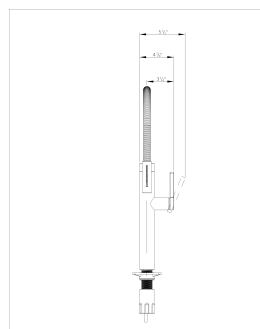

CULINA II PVD

Warranty

BLANCO offers a limited lifetime warranty on all sinks and faucets, as well as a one-year warranty on all custom accessories.

Code/Standards Compliance

BLANCO sinks and faucets are third-party tested and certified to standards and listed by applicable certification bodies. For more information on individual product listings, contact our office or listing organization.

View our how-to videos to learn more about installing and caring for BLANCO products:
<https://www.blanco.com/us-en/service/how-to-videos/how-to-videos-for-sinks/>

Questions? Contact us today

BLANCO America, Inc.
110 Mount Holly By-Pass
Lumberton, NJ 08048

Phone & Fax
Phone: 888-668-6201
Fax: 609-668-6211

While BLANCO endeavors to provide accurate information, all dimensions are nominal, cannot be guaranteed, and are subject to change or cancellation. BLANCO assumes no responsibility for use of superseded or voided specifications.