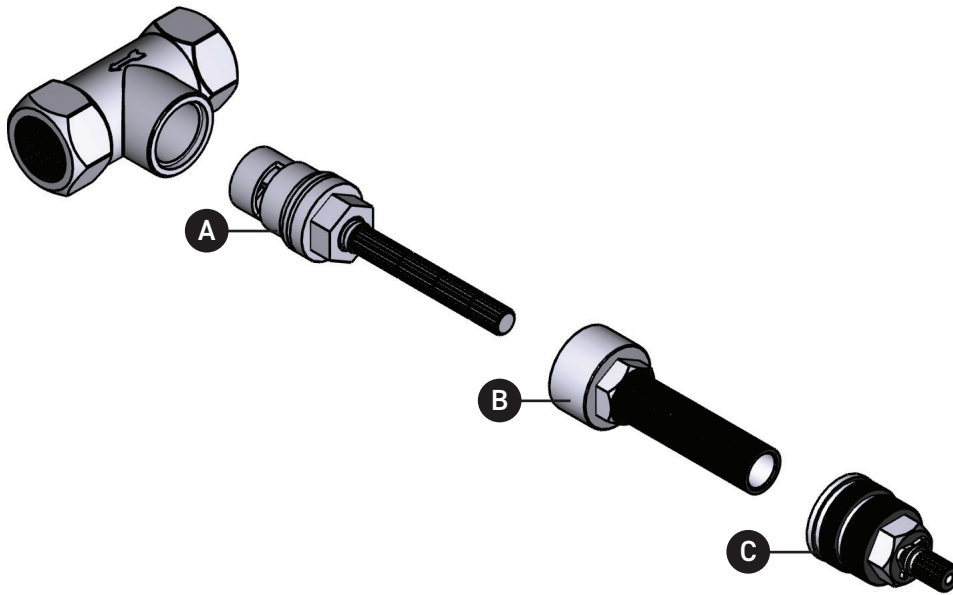

ORDER BY PART NUMBER

ILLUSTRATED PARTS

R20

Volume Control Rough-in Valve

ID	Kit Number	Finish
A	7332	N/A
B	7331	N/A
C	401-451	N/A

For warranty or additional information, contact:

U.S.A.
houseofrohl.com/support
1-800-777-9762

ILLUSTRATIONS DES PIÈCES

R20

Brut de contrôle de volume 1/2"

ID	Référence du kit	Finition
A	7332	N/A
B	7331	N/A
C	401-451	N/A

For warranty or additional information, contact:

U.S.A.
houseofrohl.com/support
1-800-777-9762