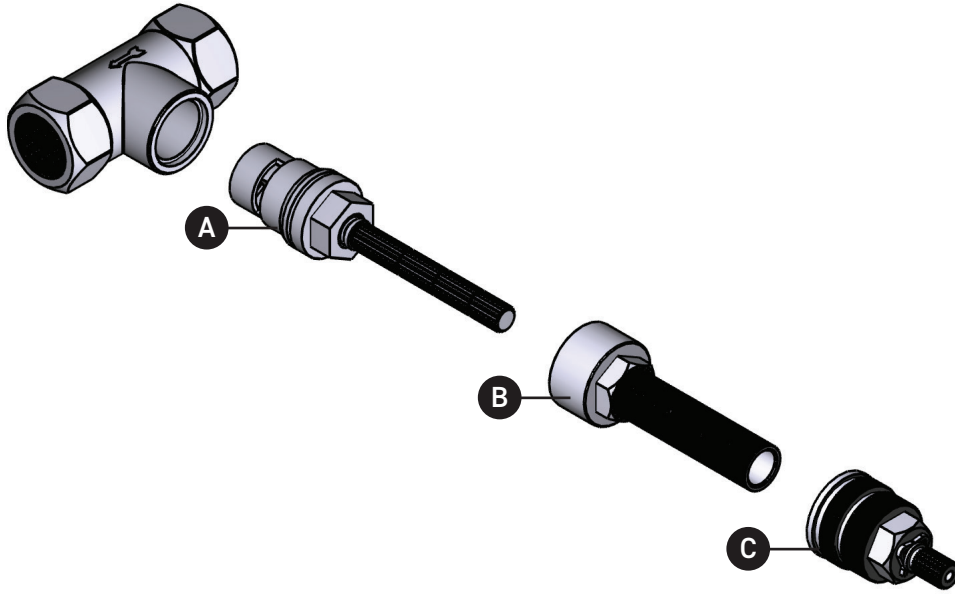

ORDER BY PART NUMBER

ILLUSTRATED PARTS

R20

Volume Control Rough-in Valve

ID	Kit Number	Finish
A	7332	N/A
B	7331	N/A
C	401-451	N/A

For warranty or additional information, contact:

U.S.A.
houseofrohl.com/support
1-800-777-9762

ILLUSTRATIONS DES PIÈCES

R20

Brut de contrôle de volume 1/2"

ID	Référence du kit	Finition
A	7332	N/A
B	7331	N/A
C	401-451	N/A

For warranty or additional information, contact:

U.S.A.
houseofrohl.com/support
1-800-777-9762