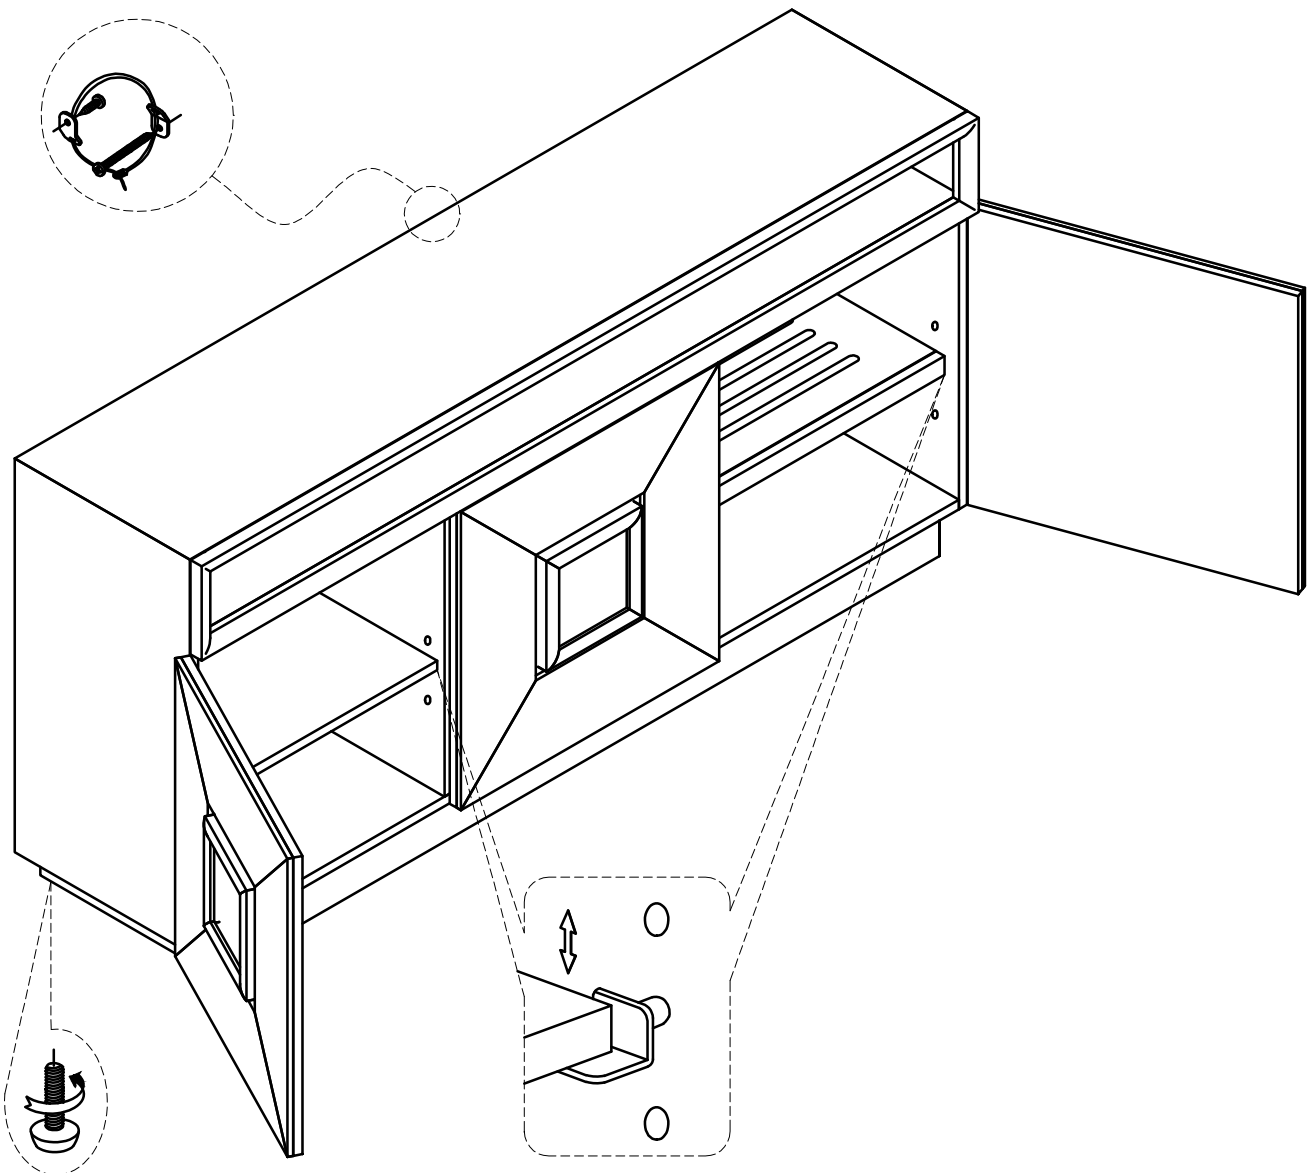

ASSEMBLY INSTRUCTION

Item: 6050-55470 Entertainment Console

Thank you for purchasing this quality product. Be sure to unpack carefully looking for small parts which may have come loose during shipment.

Read all instruction and study the drawing carefully before starting the assembly process.

Anti-tip kit is included for use.
We recommend installing for safety reason

Adjust Leveler if needed
to level case on uneven floor.

The adjustable shelves are screwed in
place to avoid damage during transit.
To adjust the shelf height, remove screws
then place shelf pins in the desired level.

Note: Anti-tip kit restraint instructions enclosed with the pack.