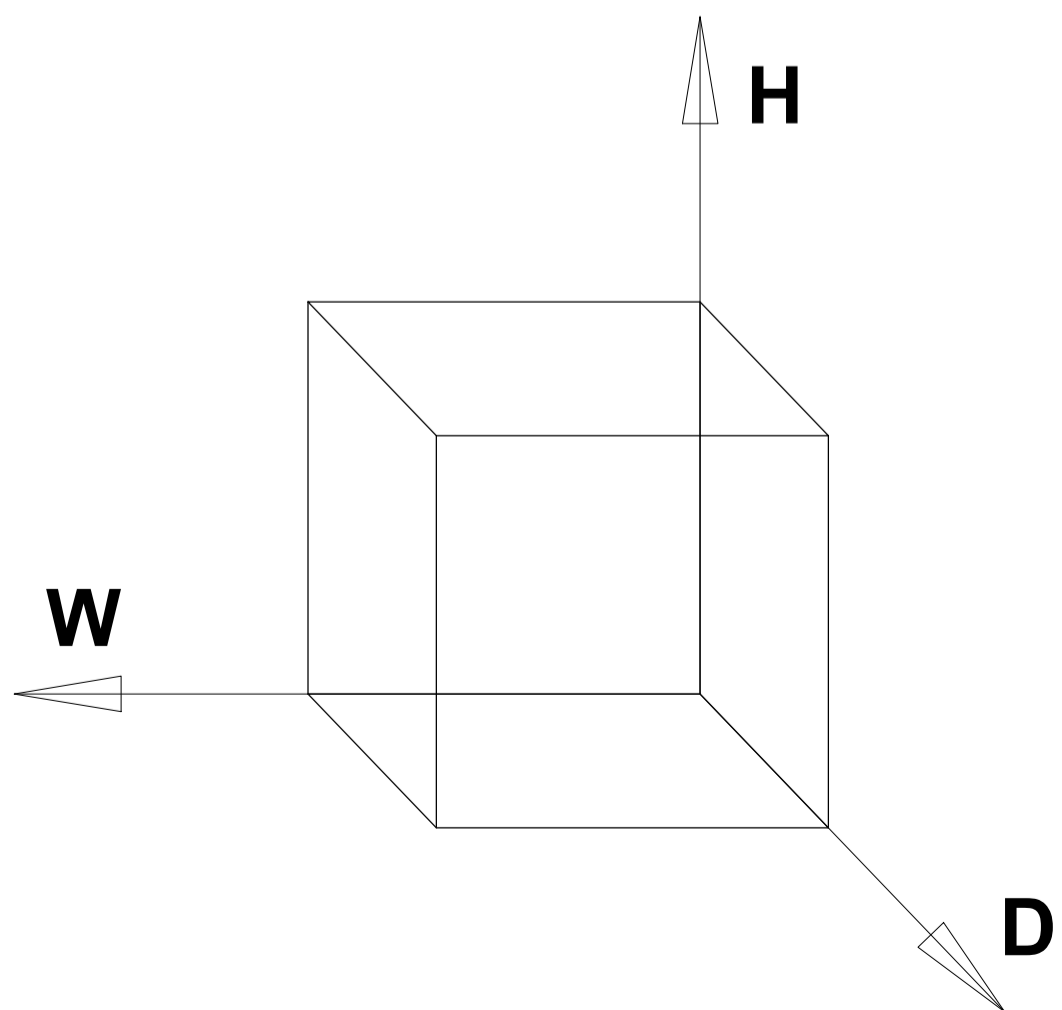

# Alexa Coffee Table

**Net Weight:** 34.92 lbs / 15.84 Kgs