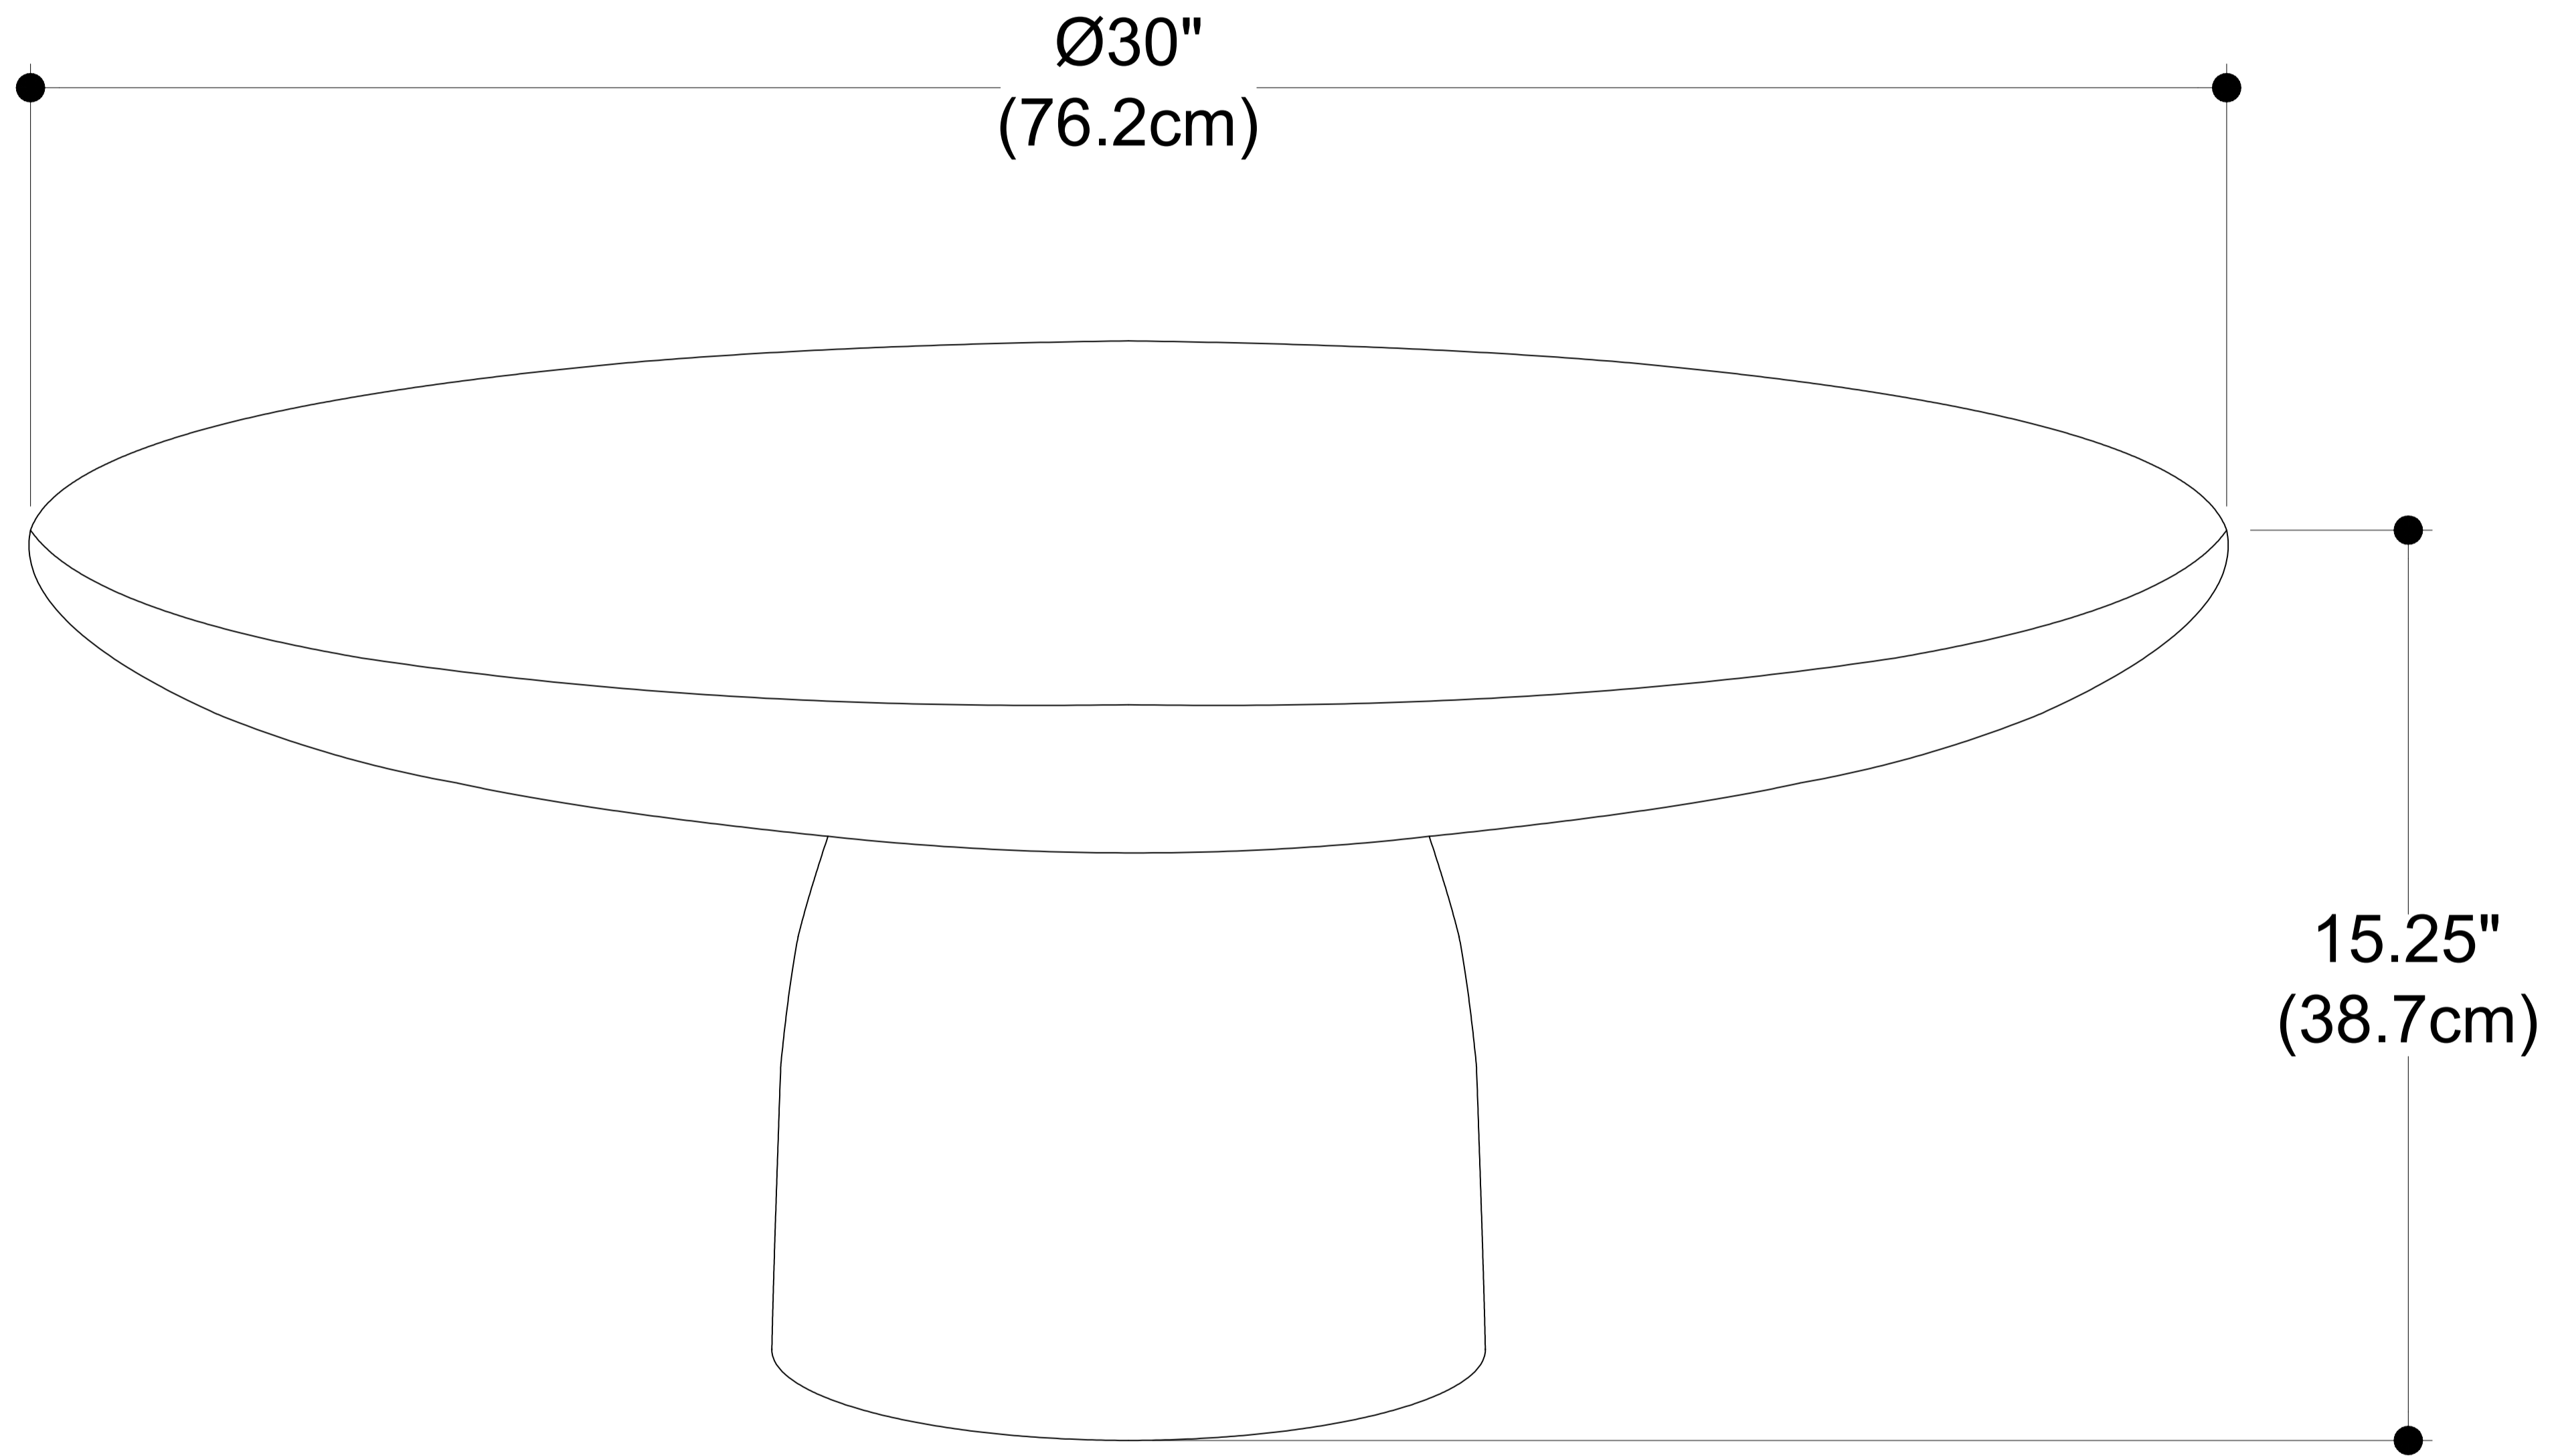

# Alexa Coffee Table

**Net Weight:** 34.92 lbs / 15.84 Kgs