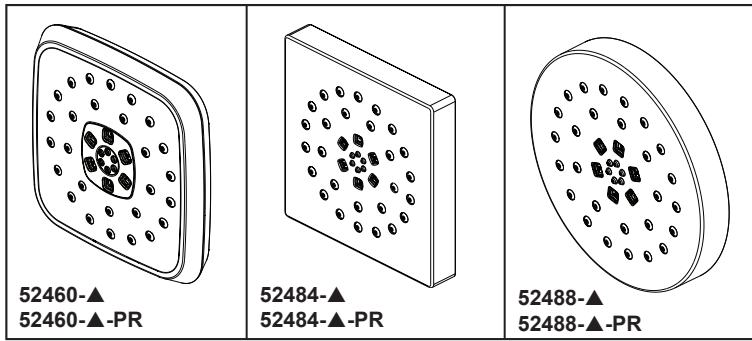

see what Delta can do™

H₂OKINETIC® RAINCAN SHOWER HEAD

■ 4-Spray Setting Shower Head

FEATURES:

- Touch-Clean® Spray Holes
- H₂Okinetic® UltraSoak™ Spray
- Lumicoat® Finish (-PR models only)
- Lumicoat® Finishes easily wipe clean without cleaners and chemicals on the products most commonly touched areas

STANDARD SPECIFICATIONS:

- Max flow rate 1.75 gpm @ 80 psi, 6.6 L/min @ 550 kPa
- Shower head with four spray settings - pause is a non-positive shut-off
- Lever changes spray settings
- The ball joint swivel angle is 44° (22° per side)
- Metal ball connector for durability, easy installation
- Standard 1/2"-14 NPT pipe fitting
- 4 Spray settings include: H₂Okinetic® PowerDrench® spray, Massaging spray, H₂Okinetic® UltraSoak™ spray, and Pause

WARRANTY:

- Parts and Finish – Lifetime limited warranty; or for commercial purchasers, 10 years for multi-family residential (apartments and condominiums) and 5 years for all other commercial uses, in each case from the date the product is received by the original purchaser or their authorized representative (installation contractor, etc.).
- Please go to www.deltafaucet.com for the complete details of our limited warranty.

COMPLIES WITH:

- ASME A112.18.1 / CSA B125.1
- EPA WaterSense®

▲ Designate proper finish suffix

Delta Faucet Company reserves the right (1) to make changes in specifications and materials, and (2) to change or discontinue models, both without notice or obligation. Dimensions are for reference only. See current full-line price book or www.deltafaucet.com for finish options and product availability.