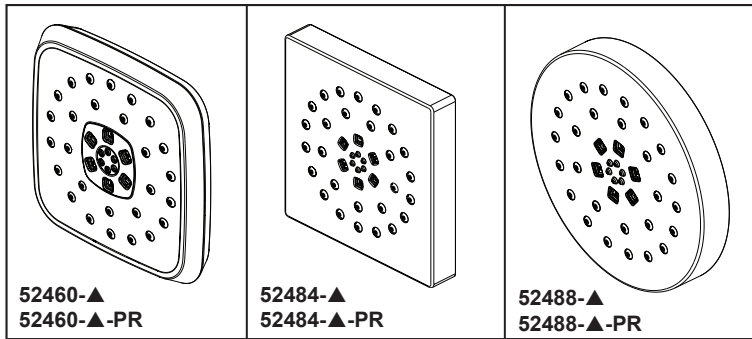

voyez ce que Delta peut faire™

POMME DE DOUCHE À EFFET DE PLUIE H₂OKINETIC^{MD}

■ Pomme de douche à 4 réglages

52460-▲
52460-▲-PR

52484-▲
52484-▲-PR

52488-▲
52488-▲-PR