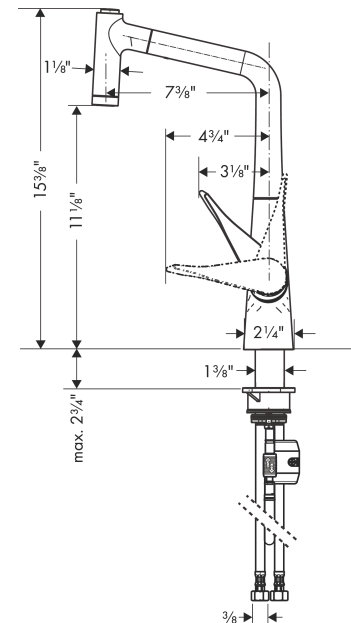

### Features

- Swivel range 110° / 150°
- Laminar and needle spray
- Locking spray diverter (reverts to default spray mode upon valve closing)
- MagFit magnetic sprayhead docking
- Single-hole installation
- Flow: 1.75 GPM (6.6 L/Min)
- Ceramic cartridge
- 3/8" connections
- Integrated double backflow prevention

## Scale drawing

**Metris**  
**Prep Kitchen Faucet, 2-Spray Pull-Out, 1.75 GPM**  
 Finishes : **chrome**    Part no. : **04508000**

Exploded drawing

Year of production: >11/15

### Spare parts list

Year of production: >11/15

Pos.	Description	Part no.	Price	PU
1	O-ring 11x2	98127000	-	1
2	filter	97735000	-	1
3	non return valve	93218000	-	1
4	screw cover	96338000	-	1
5	nut	97209000	-	1
6	cartridge, assy	92730000	-	1
7	seal	95008000	-	1
8	hose 1,50 m	88624000	-	1
9	connection hose 35½" M8x0,75 3/8"	96316001	-	1
10	weight	98551000	-	1
11	support	97523000	-	1
12	fixing set (Ø 34)	95049000	-	1
13	lever collar	97548000	-	1
14	connection hose 600 mm M10x1	95561000	-	1
15	flange	95498000	-	1
16	locking screw for handle	95140000	-	1
17	seal	92582000	-	1
18	non return valve	96737000	-	1
a	handspray	98492001	-	1
b	handle	98455000	-	1
c	spray former	92183000	-	1