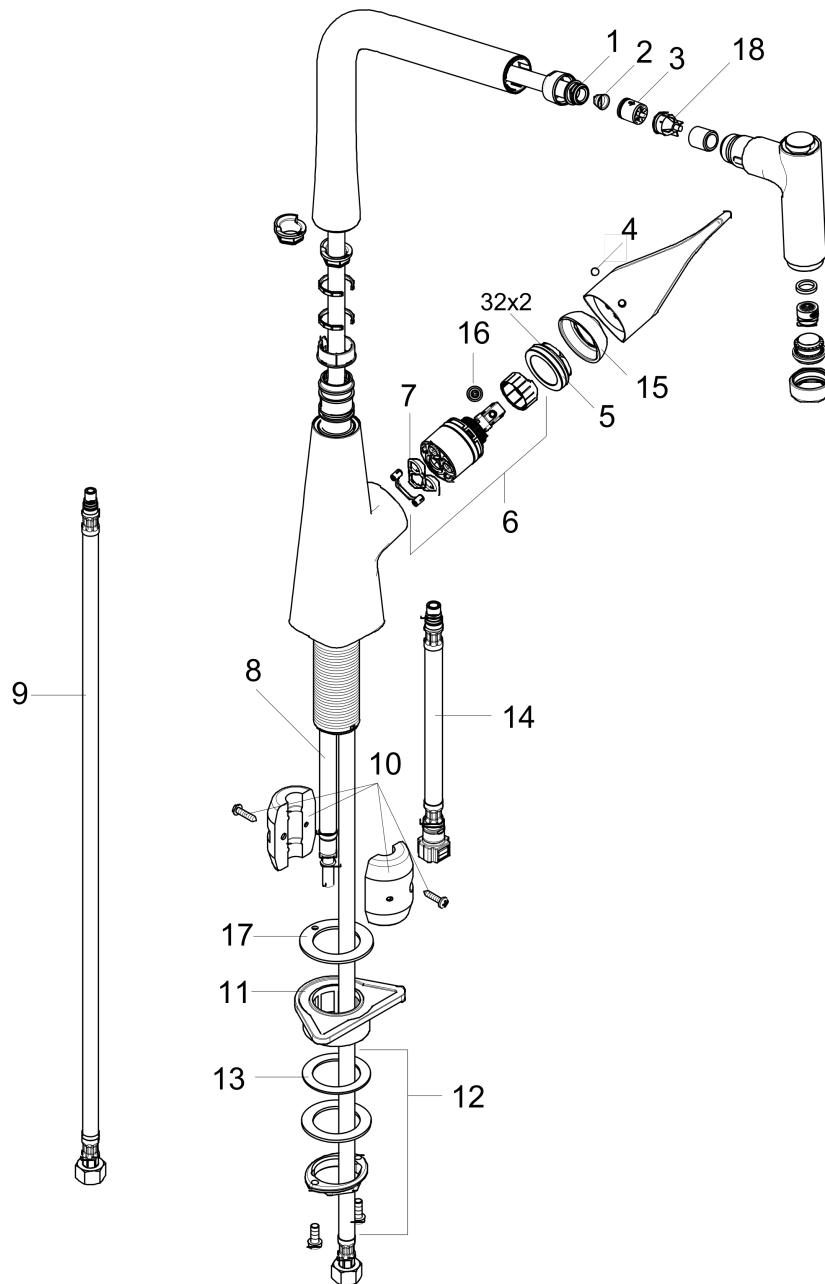

## Product image

## Scale drawing

**Metris**  
**Prep Kitchen Faucet, 2-Spray Pull-Out, 1.75 GPM**  
 Finishes : **chrome**    Part no. : **04508000**

Exploded drawing

Year of production: >11/15

## Metris

**Prep Kitchen Faucet, 2-Spray Pull-Out, 1.75 GPM**

Finishes : **chrome** Part no. : **04508000**

### Spare parts list

Year of production: >11/15

Pos.	Description	Part no.	Price	PU
1	O-ring 11x2	98127000	-	1
2	filter	97735000	-	1
3	non return valve	93218000	-	1
4	screw cover	96338000	-	1
5	nut	97209000	-	1
6	cartridge, assy	92730000	-	1
7	seal	95008000	-	1
8	hose 1,50 m	88624000	-	1
9	connection hose 35½" M8x0,75 3/8"	96316001	-	1
10	weight	98551000	-	1
11	support	97523000	-	1
12	fixing set (Ø 34)	95049000	-	1
13	lever collar	97548000	-	1
14	connection hose 600 mm M10x1	95561000	-	1
15	flange	95498000	-	1
16	locking screw for handle	95140000	-	1
17	seal	92582000	-	1
18	non return valve	96737000	-	1
a	handspray	98492001	-	1
b	handle	98455000	-	1
c	spray former	92183000	-	1