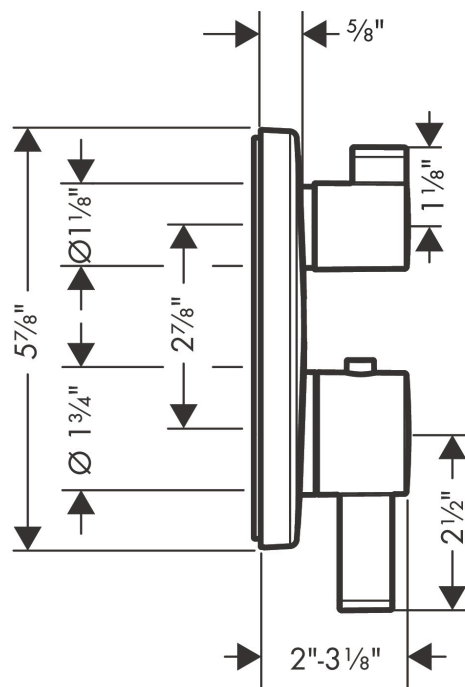

Brand hansgrohe
 Art. Name **Ecostat S** Thermostatic Trim with Volume Control
 Art. Nr. 15757141
 Surface brushed bronze
 Pos. 1

Product Picture

Drawing

Features

- Volume control for 1 outlet
- Flow: 6.0 GPM (22.7 L/Min)
- Thermostatic cartridge, Ceramic cartridge
- Anti-scald 100° safety stop
- Optimized for water-efficient shower products