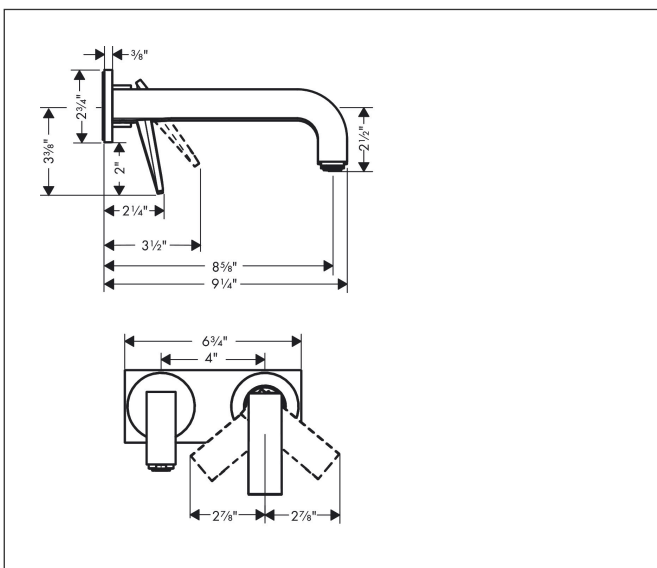

Brand	AXOR
Art. Name	AXOR Citterio Wall-Mounted Single-Handle Faucet Trim with Base Plate, 1.2 GPM
Art. Nr.	39119341
Surface	brushed black chrome
Pos.	1

Product Picture

Features

- Consists of: Wall-Mounted Single-Handle Faucet Trim, Pop-up assembly
- Spray modes: Aerated spray
- Flow: 1.2 GPM (4.5 L/Min)
- Ceramic cartridge
- Non-closing waste set
- Does not include: Basic set

Drawing

Technology