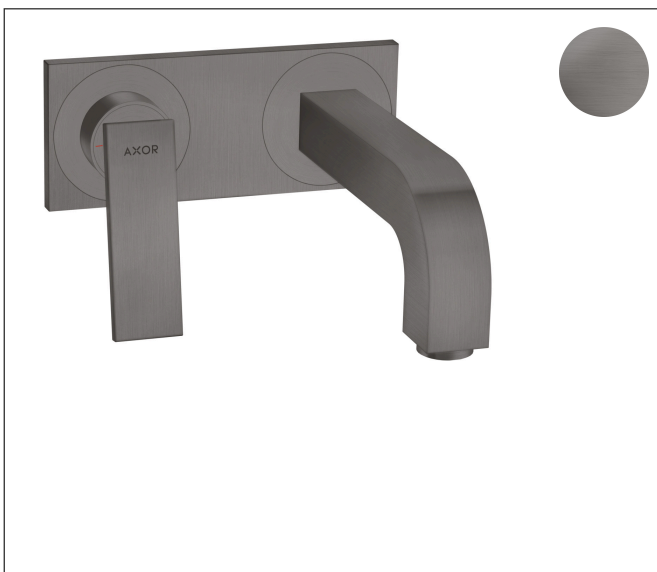

Brand	AXOR
Art. Name	<b>AXOR Citterio</b> Wall-Mounted Single-Handle Faucet Trim with Base Plate, 1.2 GPM
Art. Nr.	39119341
Surface	brushed black chrome
Pos.	1

## Product Picture

## Features

- Consists of: Wall-Mounted Single-Handle Faucet Trim, Pop-up assembly
- Spray modes: Aerated spray
- Flow: 1.2 GPM (4.5 L/Min)
- Ceramic cartridge
- Non-closing waste set
- Does not include: Basic set