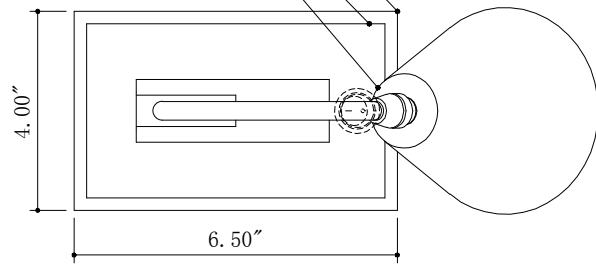

6.5"W*4.0E*1.5"H BASE
 4.25"W*10.5E*20.5"H BODY
 4.25"DIA*4.75"H SHADE

TOP VIEW

SIDE VIEW

FRONT VIEW

6000-0781B 6000-0782B

ALL WORK © 2021 CURREY & COMPANY