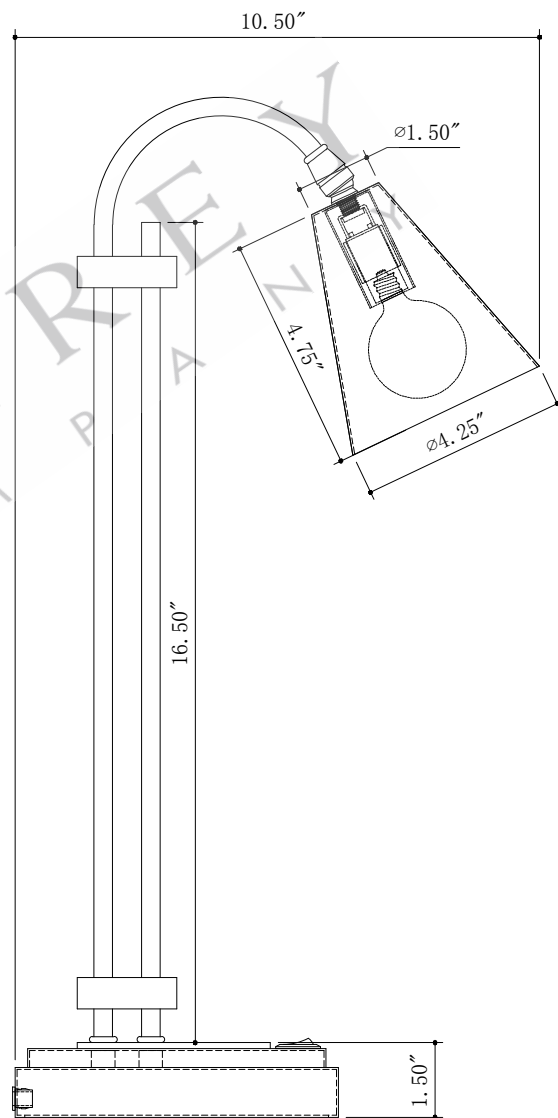

6.5"W*4.0E*1.5"H BASE
 4.25"W*10.5E*20.5"H BODY
 4.25"DIA*4.75"H SHADE

TOP VIEW

SIDE VIEW

FRONT VIEW

6000-0781B 6000-0782B

ALL WORK © 2021 CURREY & COMPANY