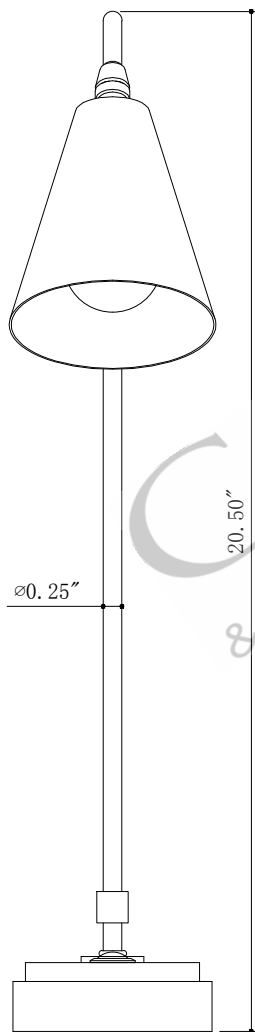

6.5"W*4.0E*1.5"H BASE
 4.25"W*10.5E*20.5"H BODY
 4.25"DIA*4.75"H SHADE

TOP VIEW

SIDE VIEW

FRONT VIEW

6000-0781B 6000-0782B

ALL WORK © 2021 CURREY & COMPANY