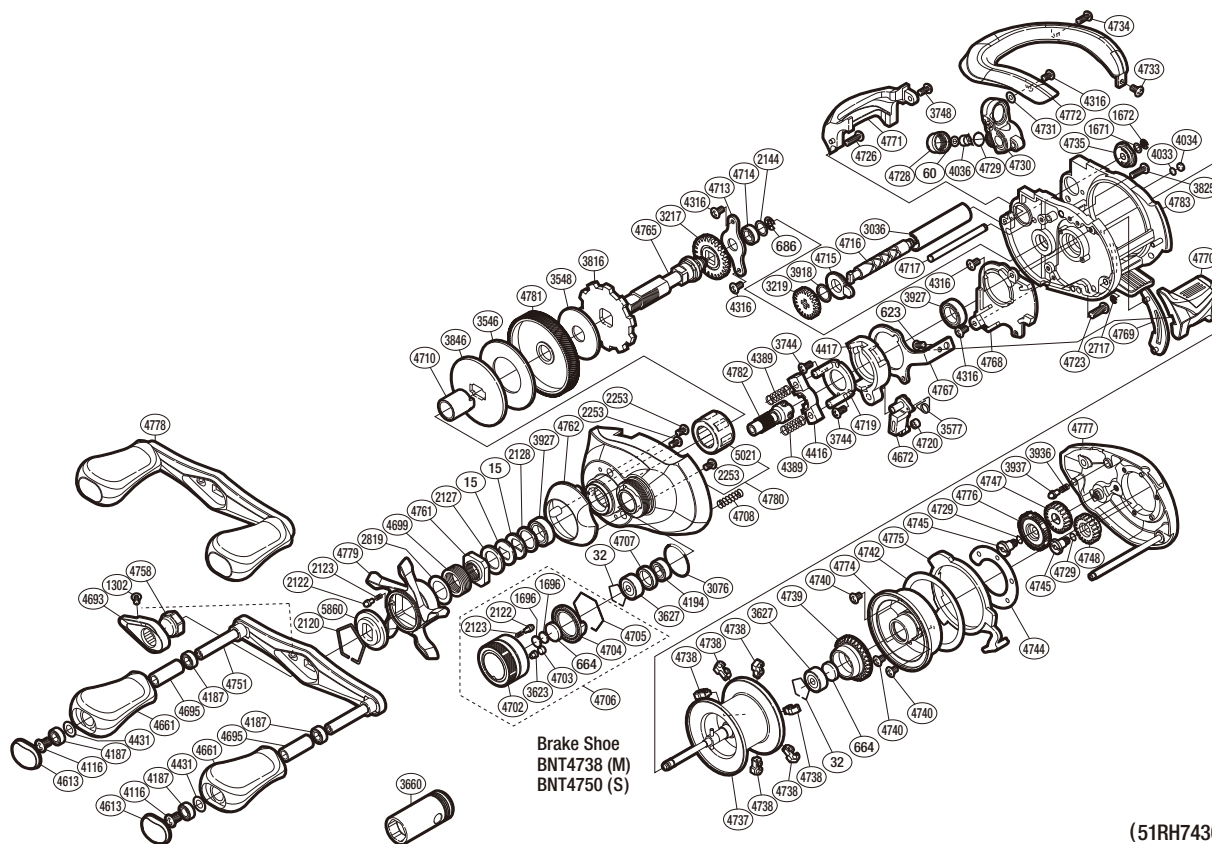

SHIMANO

ANTARES

ANT-HGL

(51RH743000U)

#	Part No.	Description	#	Part No.	Description	#	Part No.	Description
15	10D60	Drag Spring Washer	4034	108Q2	Anti-Thrust Washer	4734	10LVL	Screw
32	10GEW	Bearing Retainer	4036	10FFW	Line Guide Pawl	4735	104SR	Worm Bushing B
60	10CFW	Spacer	4116	103E9	Screw	4737	10L7Q	Spool Assembly
623	103C0	Screw	4187	104VX	Ball Bearing	4738	1046M	Brake Shoe M
664	1057S	Spacer B	4194	105BP	Ball Bearing	4739	10EXU	Brake Ring Gear
686	105NK	E Lock	4316	10MT2	Screw	4740	10LVA	Screw
1302	103N8	Screw	4389	104BU	Yoke Spring	4742	104N6	Washer
1671	10BHX	Washer	4416	10471	Yoke	4744	108F1	Brake Case Washer
1672	105NC	E Lock	4417	10KSC	Clutch Cam	4745	10A6M	Screw
1696	10896	Cast Control Spacer	4431	10G8G	Washer	4747	10BGN	Br Dial Gear
2120	10KXV	Click Plate Retainer	4613	10AVV	Handle Knob Seal	4748	10CLG	Idle Gear
2122	10BT0	Click Pin	4661	1032A	Handle Knob	4751	109VF	Handle Shank Assembly
2123	10BT2	Click Spring	4672	105ZV	Clutch Pawl	4758	10FFJ	Handle Nut
2127	10J1N	Star Drag Spacer	4693	10Q5W	Handle Nut Plate	4761	10A0C	Star Drag Nut
2128	105PW	Bearing Washer	4695	109VL	Handle Knob Pipe	4762	10K0B	Clutch Button Attachment
2144	10C47	Washer	4699	10A71	Star Drag Spring	4765	105CY	Drive Shaft
2253	103N4	Screw	4702	10KFU	Cast Control Cap	4767	10QLQ	Clutch Plate
2717	105NB	E Lock	4703	10C5Z	Retainer Sheet	4768	10BYY	Clutch Guard
2819	10HHN	Washer	4704	10L2F	Cast Control Click Plate	4769	1099C	Clutch Bar Guide B
3036	10NJH	Level Wind Guard	4705	10L6Y	Cast Control Click Holder	4770	10MXX	Quick-Fire II Clutch Bar
3076	108W8	O Ring	4706	10HWE	Cast Control Cap Assembly	4771	10QH2	Level Wind Protector
3217	10J77	Idle Gear	4707	10EYU	Bearing Spacer	4772	104N8	Thumb Rest
3219	10FP4	Idle Gear	4708	10KNE	Damper Spring	4774	10FXY	Brake Case
3546	1071T	Drag Washer	4710	10BN1	Roller Clutch Inner Tube	4775	10BBX	Side Plate Cam Lever
3548	10CHZ	Drag Washer	4713	109T5	Drive Shaft Retainer	4776	10B22	Br Dial
3577	10N1V	Clutch Pawl Spring	4714	104JZ	Ball Bearing	4777	10HU5	Right Side Plate
3623	10CCX	Cast Control Cap Retainer	4715	10NCZ	Worm Bushing A	4778	10CFJ	Handle Assembly
3627	105C0	Ball Bearing	4716	104ZN	Worm Shaft	4779	10AXB	Star Drag
3744	10LVH	Screw	4717	10QSL	Stabilizer Bar	4780	10J39	Left Side Plate
3748	10MPR	Screw	4719	10F43	Clutch Cam Retainer	4781	10CRB	Drive Gear
3816	10D77	Anti-Reverse Ratchet	4720	1048C	Clutch Pawl Bushing	4782	10CU8	Pinion Gear
3825	10LUY	Screw	4723	103CG	Screw	4783	10JNT	One-Piece Frame
3846	10D3N	Key Washer	4726	10MT8	Screw	5021	10F33	Roller Clutch Bearing
3918	10G84	Washer	4728	10FJD	Pawl Cap	5860	10J26	Star Drag Click
3927	10EX8	Ball Bearing	4729	108WQ	O Ring			
3936	10B51	Click Spring	4730	10NYQ	Line Guide	3660	10MDK	Reel Wrench (Accessory)
3937	10B4Z	Click Pin	4731	10CFV	Spacer	4692	10LQ0	B-100 Oil (Accessory)
4033	108SK	Washer	4733	10LVD	Screw	4750	1046N	Brake Shoe S (Accessory)