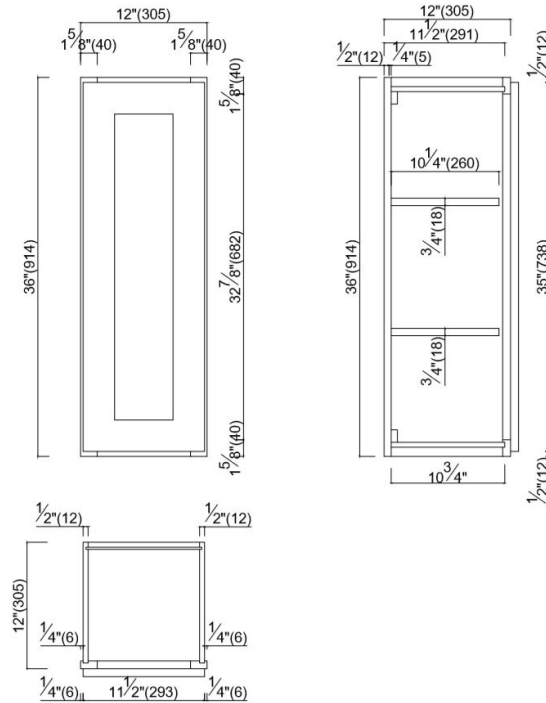

Brookings Fully Assembled Shaker Wall Kitchen Cabinet 12x36x12

Espresso

SPECIFICATIONS

MATERIAL CONSTRUCTION:	Wood	NUMBER OF SHELVES:	2
WOOD SPECIES:	Maple	SHELF STYLE:	Flat
ASSEMBLED DIMENSIONS:	30" H x 12" L x 12" D	ADJUSTIBLE SHELVES:	Yes
ASSEMBLED WEIGHT:	23.33 lbs.	SHELF ADJUSTIBILITY INCREMENTS:	2.5"
KITCHEN CABINET TYPE:	Wall	SHELF DIMENSIONS:	10.5" W x 10.25" D
MOUNTING TYPE:	Wall Mount	SHELF THICKNESS:	0.75"
CONSTRUCTION TYPE:	Face Frame	SHELF MATERIAL:	Plywood
HINGE STYLE:	Soft Close	FACE FRAME MATERIAL:	Solid Maple
DOOR STYLE:	1 Wood shaker door, reversible	SIDES MATERIAL:	Plywood
NUMBER OF DRAWERS:	0	BOTTOM MATERIAL:	Plywood
DRAWER DIMENSIONS 1:	N/A	BACK PANEL MATERIAL:	Plywood
DRAWER DIMENSIONS 2:	N/A	BACK BRACE MATERIAL:	Wood
DRAWER DIMENSIONS 3:	N/A	TOE KICK INSET WIDTH:	N/A
DWR BOX MATERIAL:	N/A		
DWR CONSTRUCTION:	N/A		
DWR GLIDE:			
FAKE DWR QTY:	0		
FAKE DWR LOCATION:	N/A		