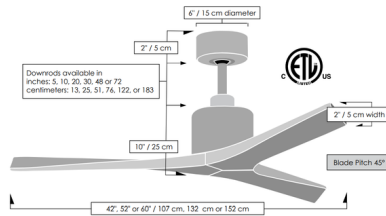

Shown in textured bronze / walnut tone

Specifications

BLADE COLOR	Walnut Tone
BODY FINISH	Textured Bronze
WATTAGE	N/A
DIMMER	N/A
DIMENSIONS	60"W x 22"H
BULB	N/A
COUNTRY OF ORIGIN	China

CLICK TO VIEW PRODUCT