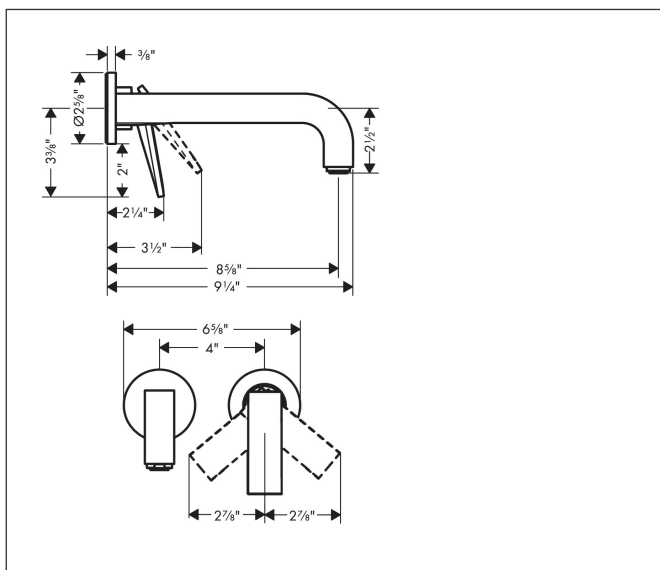

Brand AXOR
Art. Name **AXOR Citterio** Wall-Mounted Single-Handle Faucet Trim, 1.2 GPM
Art. Nr. 39121251
Surface brushed gold optic
Pos. 1

Product Picture

Features

- Consists of: Wall-Mounted Single-Handle Faucet Trim, Pop-up assembly
- Spray modes: Aerated spray
- Flow: 1.2 GPM (4.5 L/Min)
- Ceramic cartridge
- Non-closing waste set
- Does not include: Basic set

Drawing

Technology