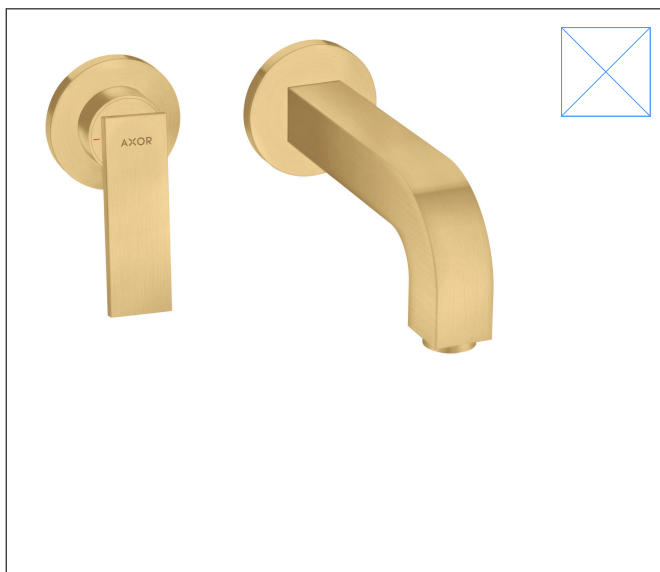

Brand AXOR  
 Art. Name **AXOR Citterio** Wall-Mounted Single-Handle Faucet Trim, 1.2 GPM  
 Art. Nr. 39121251  
 Surface brushed gold optic  
 Pos. 1

## Product Picture

## Features

- Consists of: Wall-Mounted Single-Handle Faucet Trim, Pop-up assembly
- Spray modes: Aerated spray
- Flow: 1.2 GPM (4.5 L/Min)
- Ceramic cartridge
- Non-closing waste set
- Does not include: Basic set