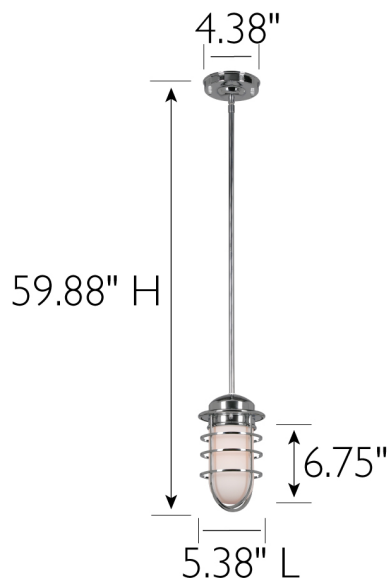

Seaton I-Light Indoor Mini Pendant Light

Polished Chrome

Adjustable height
Includes three 12"
and two 6" stems

SPECIFICATIONS

MOUNTING:	Mini Pendant	LED BRIGHTNESS (LUMENS):	N/A
SLOPED CEILING ADAPTABLE:	Yes	LED COLOR CORRELATED TEMPERATURE (CCT):	N/A
LAMP TYPE 1:	Maximum 60W Medium Base Bulb	LED COLOR RENDERING INDEX (CRI):	N/A
BULB INCLUDED:	No	LED EFFICACY:	N/A
WATTS PER BULB:	60W	LED AVERAGE RATED LIFE:	N/A
TOTAL WATTAGE:	60W	ENERGY EFFICIENT:	No
DIMMABLE:	Yes	LIGHTING AMPS:	0.5
MATERIAL CONSTRUCTION:	N/A	VOLTAGE:	120V
ASSEMBLED DIMENSIONS:	59.88" H x 5.38" L x 5.38" D		
WEIGHT:	2.31 lbs.		
BACKPLATE DIMENSIONS:	N/A		
CANOPY/PLATE DIMENSIONS:	1.38" H x 4.38" W x 4.38" D		
GLASS/SHADE DIMENSIONS:	6.75" H x 3.63" W x 3.63" D		
GLASS/SHADE MATERIAL:	Glass		
GLASS/SHADE TYPE:	Opal		
GLASS/SHADE COLOR:	Frosted		