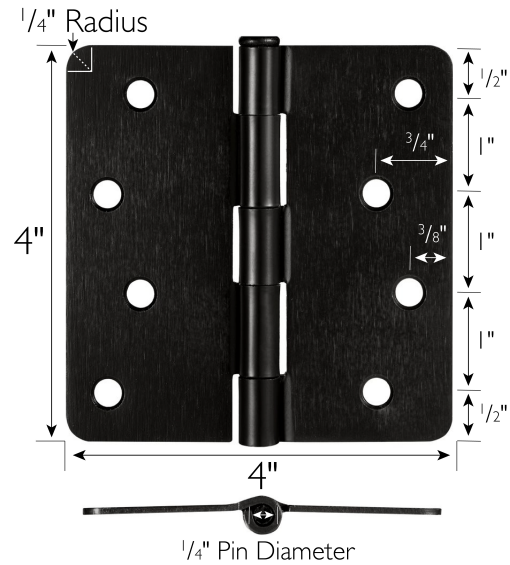

8-Hole 4" x 4", 1/4" Radius Door Hinge 6-Pack
Oil Rubbed Bronze

SPECIFICATIONS

MATERIAL CONSTRUCTION:	Steel
MOUNTING HARDWARE INCLUDED:	Yes
TOOLS NEEDED FOR INSTALLATION:	Screwdriver
ASSEMBLED DIMENSIONS:	4" H x 4" L x 0.125" D
ASSEMBLED WEIGHT:	3.24 lbs.
CROSS BORE:	N/A
CORNER RADIUS:	1/4"
PROJECTION:	N/A
HINGE TYPE:	Butt Hinge
NUMBER OF HOOKS:	N/A