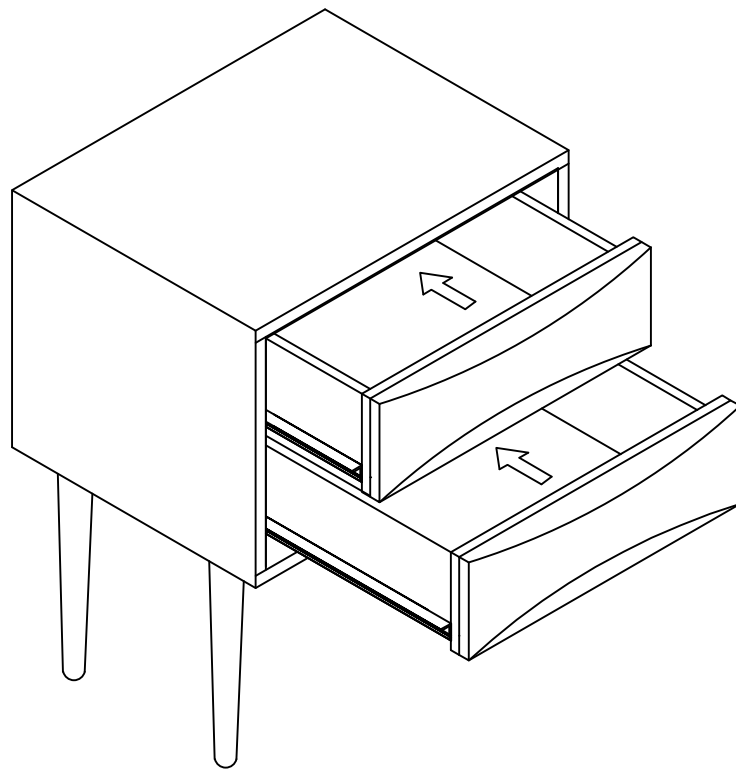

STEP 6

MADE IN CHINA

www.teamson.com