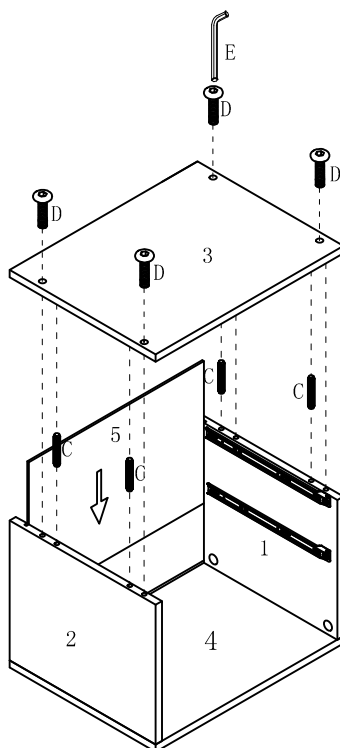

Versanora

Item No: VNF-00066

Item name: Versanora - Dawson Side Table - Walnut

Warning

Small parts and sharp points may be present prior to assembly. Please follow the assembly instructions closely. Improper assembly can result in personal or property damage. 2 adults are required to safely assemble this product.

Hardware List:

A		8PCS
B		8PCS
C		16PCS
D		4PCS
E		1PC
F		8PCS

Part List:

1	2	3	4	5	6	7	8	9	10
									
1PC	1PC	1PC	1PC	2PCS	2PCS	2PCS	2PCS	2PCS	2PCS
11									
									
4PCS									

MADE IN CHINA

www.teamson.com

STEP 1

A:		4PCS
B:		4PCS
C:		4PCS

STEP 2

C:		4PCS
D:		4PCS
E:		1PC

MADE IN CHINA

www.teamson.com

STEP 3

A:		4PCS
B:		4PCS
C:		8PCS