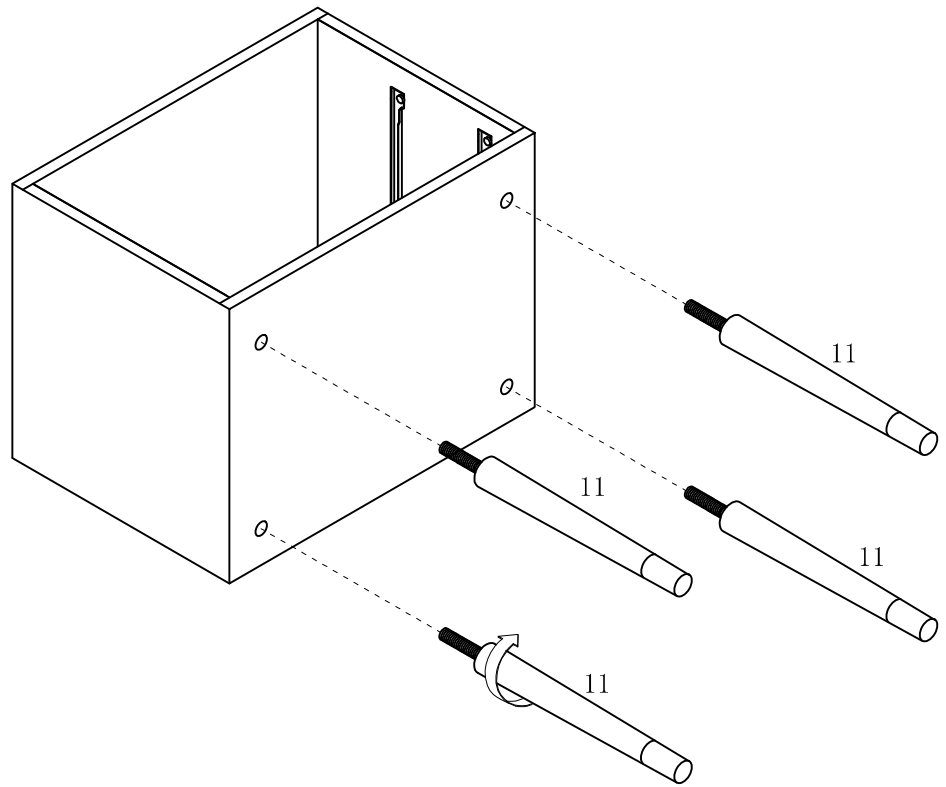

STEP 5

STEP 6

MADE IN CHINA

www.teamson.com