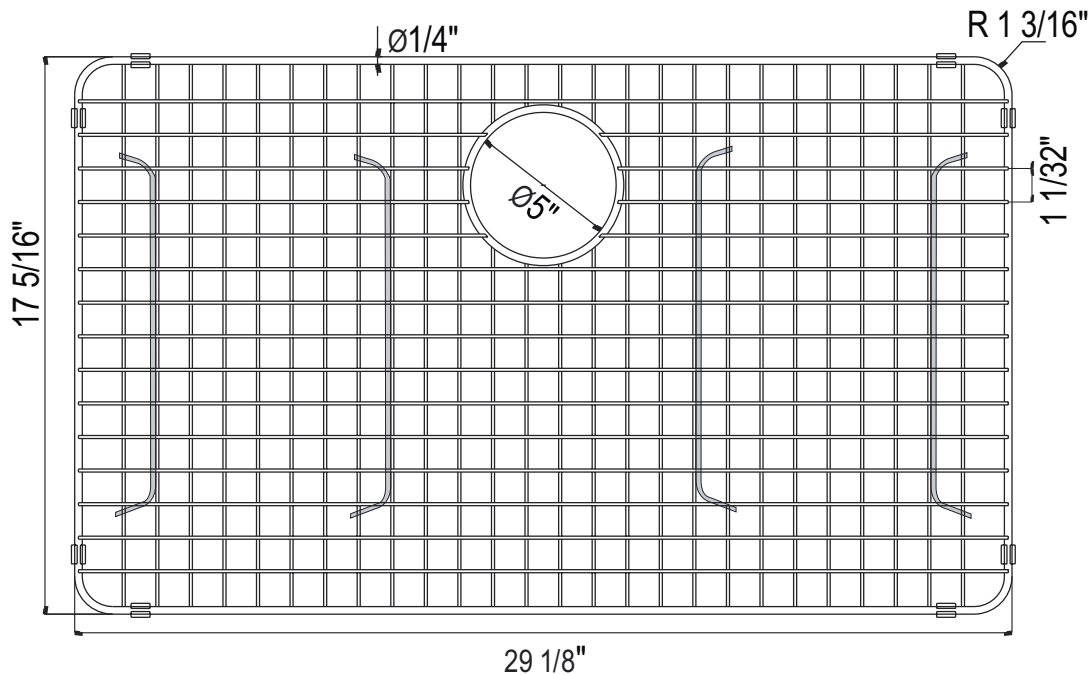

For warranty or additional information, contact:

U.S.A.
houseofrohl.com/support
1-800-777-9762

QUEBEC / MARITIMES / WESTERN CANADA
QUÉBEC / MARITIMES / OUEST CANADIEN
QUEBEC / MARITIMOS / CANADA OCCIDENTAL
houseofrohl.ca/support
1-866-473-8442

ONTARIO
houseofrohl.ca/support
1-800-287-5354