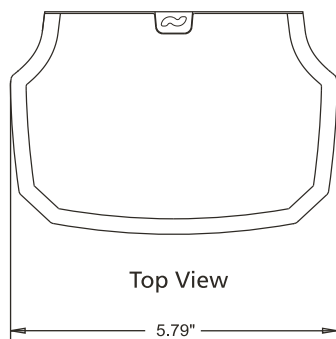

PURELL® CS6 TOUCH-FREE SOAP DISPENSER DIMENSIONS

Use the dimensions provided to ensure adequate wall spacing and clearance for the unit.

Refill sold separately.

Front View

Side View

Back View

GOJO Industries, Inc.
One GOJO Plaza, Suite 500
P.O. Box 991 • Akron, OH 44309-0991
Tel: 1-330-255-6000 • Toll-free: 1-800-321-9647
Fax: 1-800-FAX-GOJO