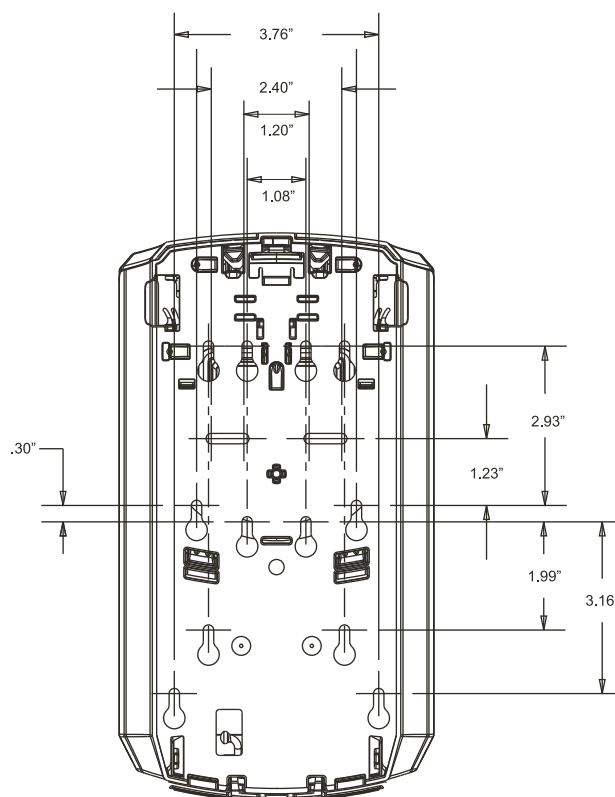

PURELL® CS6 TOUCH-FREE SOAP DISPENSER DIMENSIONS

Use the dimensions provided to ensure adequate wall spacing and clearance for the unit.

Refill sold separately.

Front View

Side View

Back View

GOJO Industries, Inc.
One GOJO Plaza, Suite 500
P.O. Box 991 • Akron, OH 44309-0991
Tel: 1-330-255-6000 • Toll-free: 1-800-321-9647
Fax: 1-800-FAX-GOJO