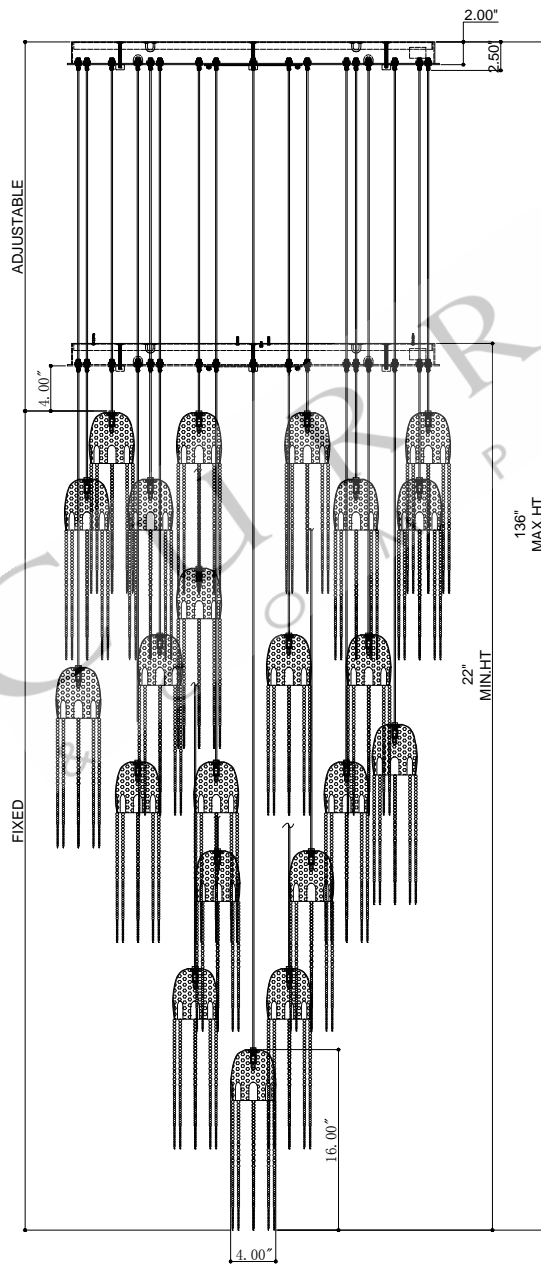

33"DIA\*2.0"H.CANOPY  
 31.75"DIA\*0.75"H.MOUNTING PLATE COVER  
 4"DIA\*16"H.SHADE

TOP VIEW

CANOPY DETAIL

FRONT VIEW