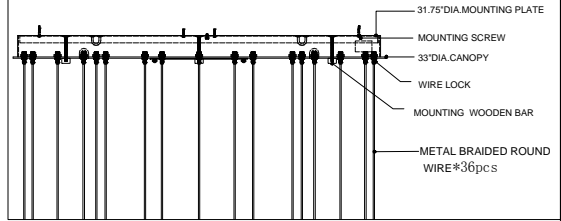

33"DIA\*2.0"H.CANOPY  
 31.75"DIA\*0.75"H.MOUNTING PLATE COVER  
 4"DIA\*16"H.SHADE

TOP VIEW

CANOPY DETAIL

FRONT VIEW