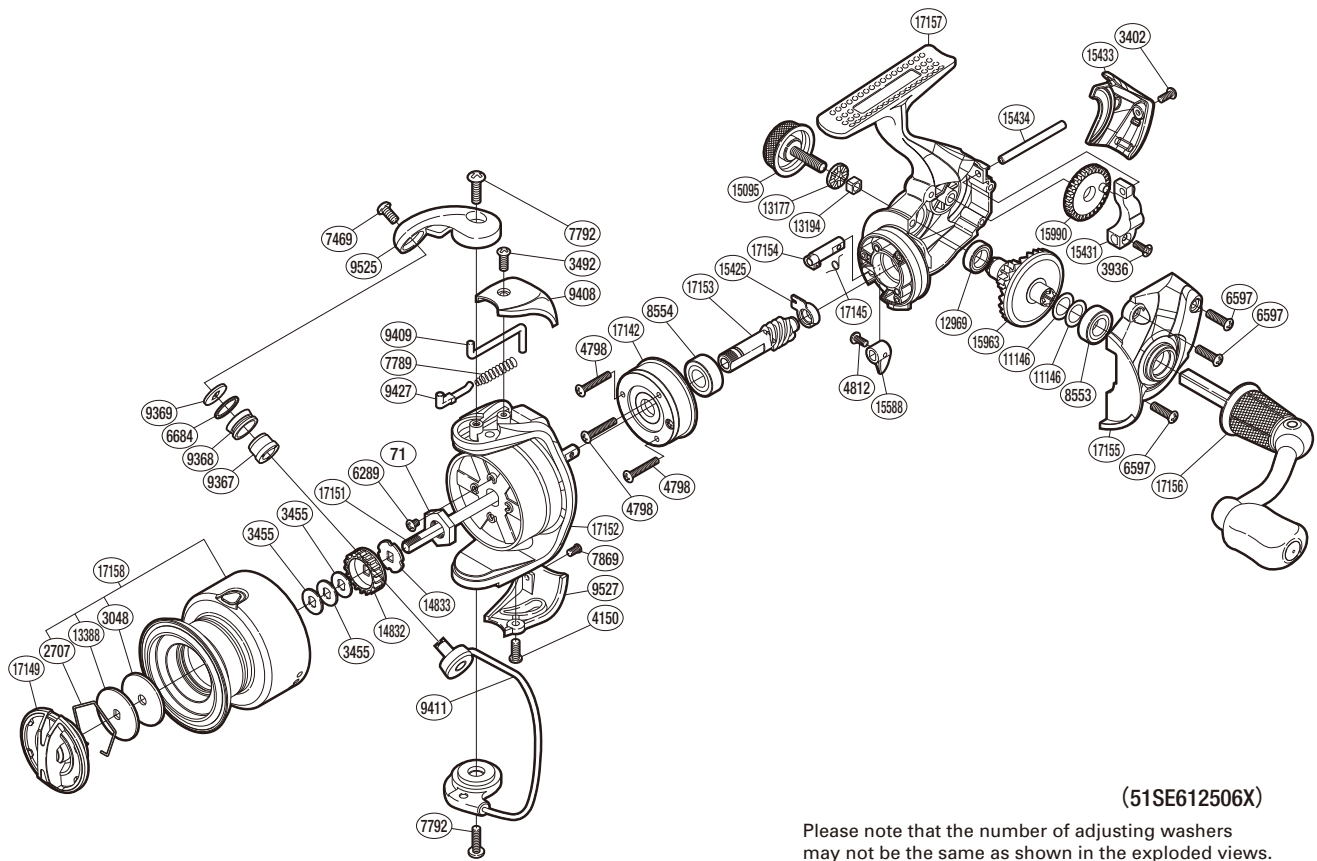

SHIMANO

SEDONA

SE-2500FE

(51SE612506X)

Please note that the number of adjusting washers may not be the same as shown in the exploded views. (Adjustment will vary with each individual product.)

Part No.	Description	Part No.	Description	Part No.	Description
RD 0071	Rotor Nut	RD 8554	Ball Bearing	RD15425	Pinion Gear Bushing
RD 2707	Drag Washers Retainer	RD 9367	Line Roller Bushing	RD15431	Oscillating Slider
RD 3048	Drag Washer	RD 9368	Line Roller	RD15433	Rear Protector
RD 3402	Screw	RD 9369	Line Roller Washer	RD15434	Oscillating Guide
RD 3455	Spool Washer	RD 9408	Bail Spring Cover	RD15588	Anti-reverse Lever
RD 3492	Screw	RD 9409	Bail Trip Lever	RD15963	Drive Gear
RD 3936	Screw	RD 9411	Bail Assembly	RD15990	Oscillating Gear
RD 4150	Screw	RD 9427	Bail Spring Guide	RD17142	Roller Clutch Assembly
RD 4798	Screw	RD 9525	Bail Arm	RD17145	Anti-reverse Cam Spring
RD 4812	Screw	RD 9527	Bail Hold Support Guard	RD17149	Drag Knob
RD 6289	Screw	RD11146	Washer	RD17151	Main Shaft
RD 6597	Screw	RD12969	Ball Bearing	RD17152	Rotor
RD 6684	Line Roller Spacer	RD13177	Handle Screw Cap Spacer	RD17153	Pinion Gear
RD 7469	Screw	RD13194	Handle Screw Lock	RD17154	Anti-reverse Cam
RD 7789	Bail Spring	RD13388	Key Washer	RD17155	Side Cover
RD 7792	Screw	RD14832	Spool Support A	RD17156	Handle Assembly
RD 7869	Screw	RD14833	Spool Support B	RD17157	Body
RD 8553	Ball Bearing	RD15095	Handle Screw Cap	RD17158	Spool Assembly