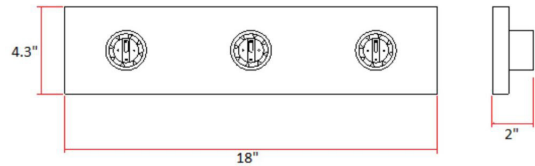

3-Light Vanity Light
Satin Nickel

SPECIFICATIONS

MOUNTING:	Wall Mount	LED BRIGHTNESS (LUMENS):	N/A
SLOPED CEILING ADAPTABLE:	No	LED COLOR CORRELATED TEMPERATURE (CCT):	N/A
LAMP TYPE 1:	3 lamps 60W Incandescent	LED COLOR RENDERING INDEX (CRI):	N/A
BULB INCLUDED:	No	LED EFFICACY:	N/A
WATTS PER BULB:	60W	LED AVERAGE RATED LIFE:	N/A
TOTAL WATTAGE:	180W	ENERGY EFFICIENT:	No
DIMMABLE:	Yes	LIGHTING AMPS:	N/A
MATERIAL CONSTRUCTION:	Steel	VOLTAGE:	120V
ASSEMBLED DIMENSIONS:	4.3" H x 18" L x 2" D		
WEIGHT:	2.26 lbs.		
BACKPLATE DIMENSIONS:	N/A		
CANOPY/PLATE DIMENSIONS:	N/A		
GLASS/SHADE DIMENSIONS:	N/A		
GLASS/SHADE MATERIAL:	N/A		
GLASS/SHADE TYPE:	N/A		
GLASS/SHADE COLOR:	N/A		