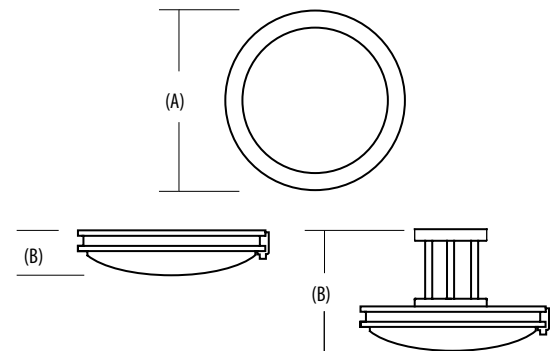

ORDERING INFORMATION

For shortest lead times, configure product using **bolded options**.

Example: 11750 BN

Series^{1,2}	Finish	Ballast/voltage²
11750 13" diameter - (1) 26W compact (DTT) 4-pin 3500K fluorescent lamp included	BN Brushed nickel	(blank) 120 volt electronic ballast (standard)
11752 16" diameter - (2) 26W compact (DTT) 4-pin 3500K fluorescent lamp included		Other voltage and ballast types (Consult factory)

Notes

1. 1 INCLUDES - 26W compact (DTT) 4-pin 3500K fluorescent lamp(s).
2. 2 Use with non-dimmable switches only.