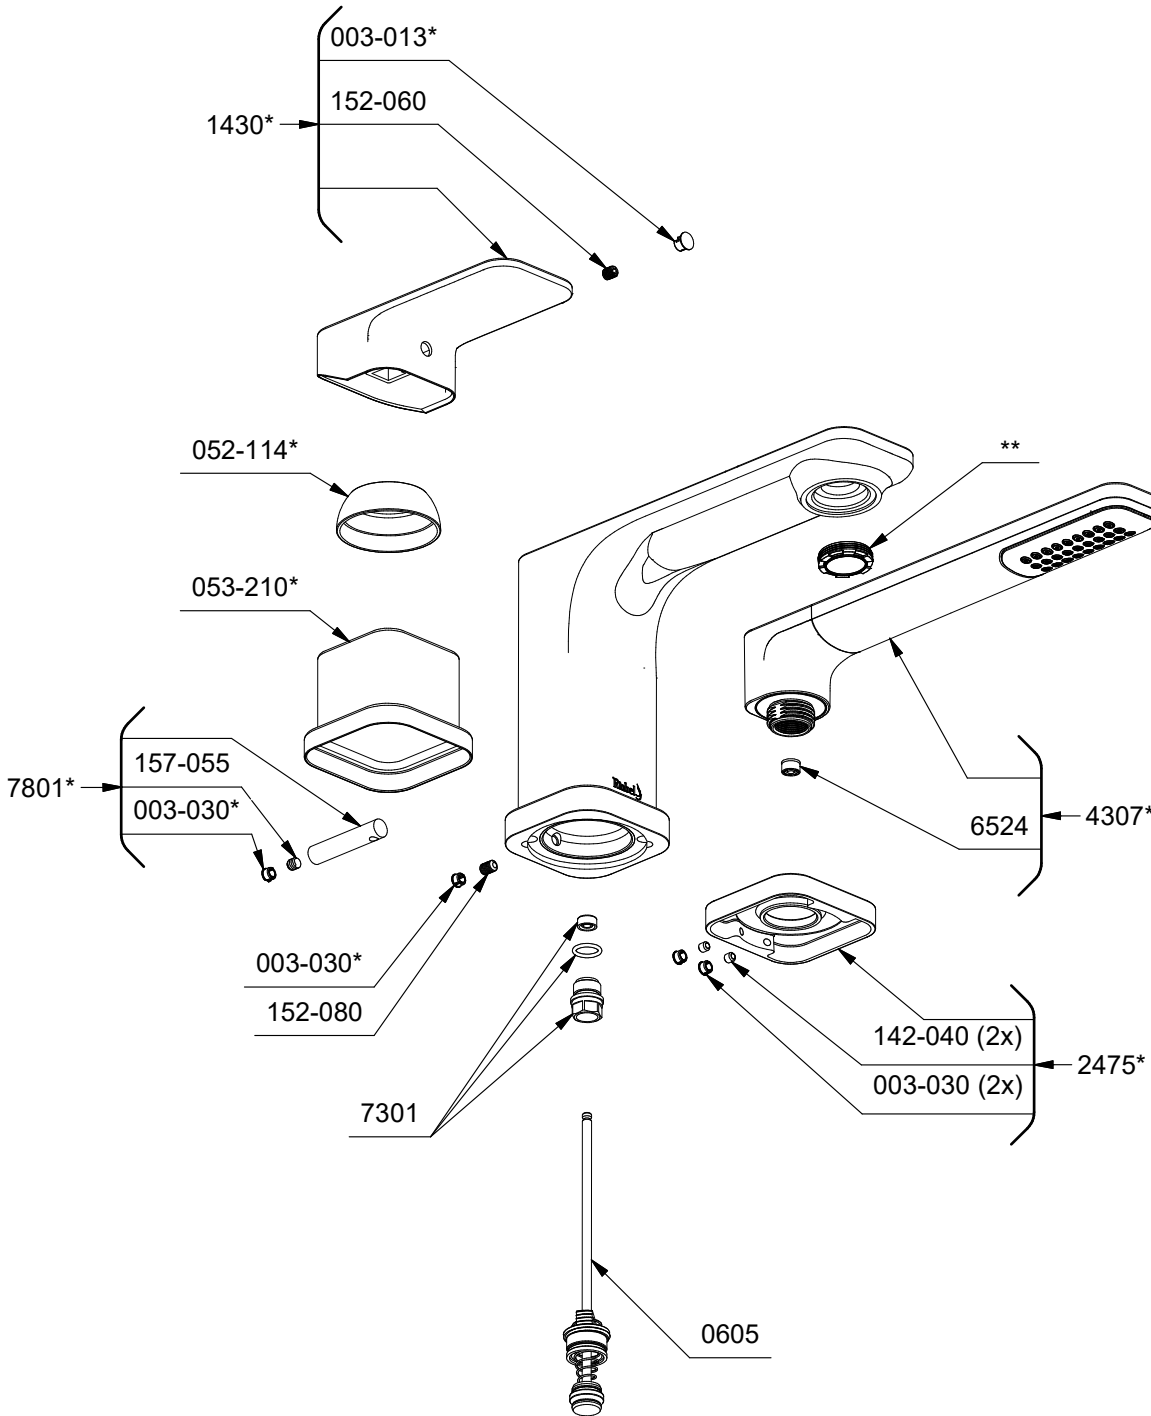

TEQ10

Equinox

3-piece deck-mount tub filler with hand shower trim

\*Sizes, models and finishes may differ from those presented.

**\*Finish determined by Suffix**

Finish	Description
C	Chrome
BN	Brushed Nickel
BK	Black

**\*\*Aerator Kit (Include tool) :**

S6-542 (Full flow)

**TOOL :**

500-002 (Plastic diverter rod tool)

504-020 (Allen key 2mm)

505-025 (Allen key 2.5mm)