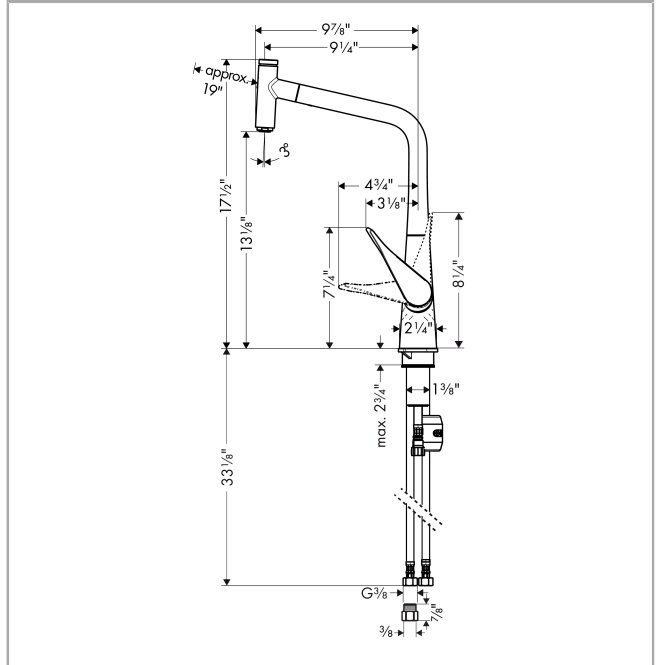

Metris Select
HighArc Kitchen Faucet, 1-Spray Pull-Out, 1.75 GPM
 Finishes : **steel optic** Part no. : **14884801**

Description

Features

- Swivel range 110° / 150°
- Laminar spray
- Number of sprays: 1 spray mode
- Select button provides convenient start/stop of the water flow at the sprayhead
- MagFit magnetic sprayhead docking
- Single-hole installation
- Flow: 1.75 GPM (6.6 L/Min)
- Ceramic cartridge
- 3/8" hoses
- Integrated double backflow prevention

Item details

List Price \$ 904.00

Technology

Compliance

Product image

Scale drawing

Metris Select
HighArc Kitchen Faucet, 1-Spray Pull-Out, 1.75 GPM
 Finishes : **steel optic** Part no. : **14884801**

Exploded drawing

Year of production: >07/16

Metris Select

HighArc Kitchen Faucet, 1-Spray Pull-Out, 1.75 GPM

Finishes : **steel optic** Part no. : **14884801**

Spare parts list

Year of production: >07/16

Pos.	Description	Part no.	Price	PU
1	spout cpl.	92736000	-	1
2	O-ring 8x2	98112000	-	1
3	cover	92566000	-	1
4	O-ring 19x1,5	95962000	-	1
5	nut	92567000	-	1
6	shut off unit	98463000	-	1
7	aerator M24x1	92961800	-	1
8	handspray	92737801	-	1
9	set of lever collars	98365000	-	1
10	O-ring 21x2,5	98211000	-	1
11	cartridge, assy	92730000	-	1
12	nut	97209000	-	1
13	handle	98455800	-	1
14	screw cover	96338000	-	1
15	flange	95498800	-	1
16	O-Ring 32x2	98193000	-	1
17	locking screw for handle	95140000	-	1
18	seal	95008000	-	1
19	connection hose 600 mm M10x1	92568000	-	1
20	squeezing connection	96099000	-	1
21	hose 1,50 m	92569000	-	1
22	support	97523000	-	1
23	fixing set (Ø 34)	95049000	-	1
24	lever collar	97548000	-	1
25	weight	92500000	-	1
26	seal	92582000	-	1
27	O-ring 7x1,5	98422000	-	1
28	connection hose 900 mm M8x0,75 G3/8	95372000	-	1
29	non return valve DW 10	96456000	-	1
30	filter packing	95291000	-	1
31	adapter for connection hose	88802000	-	1