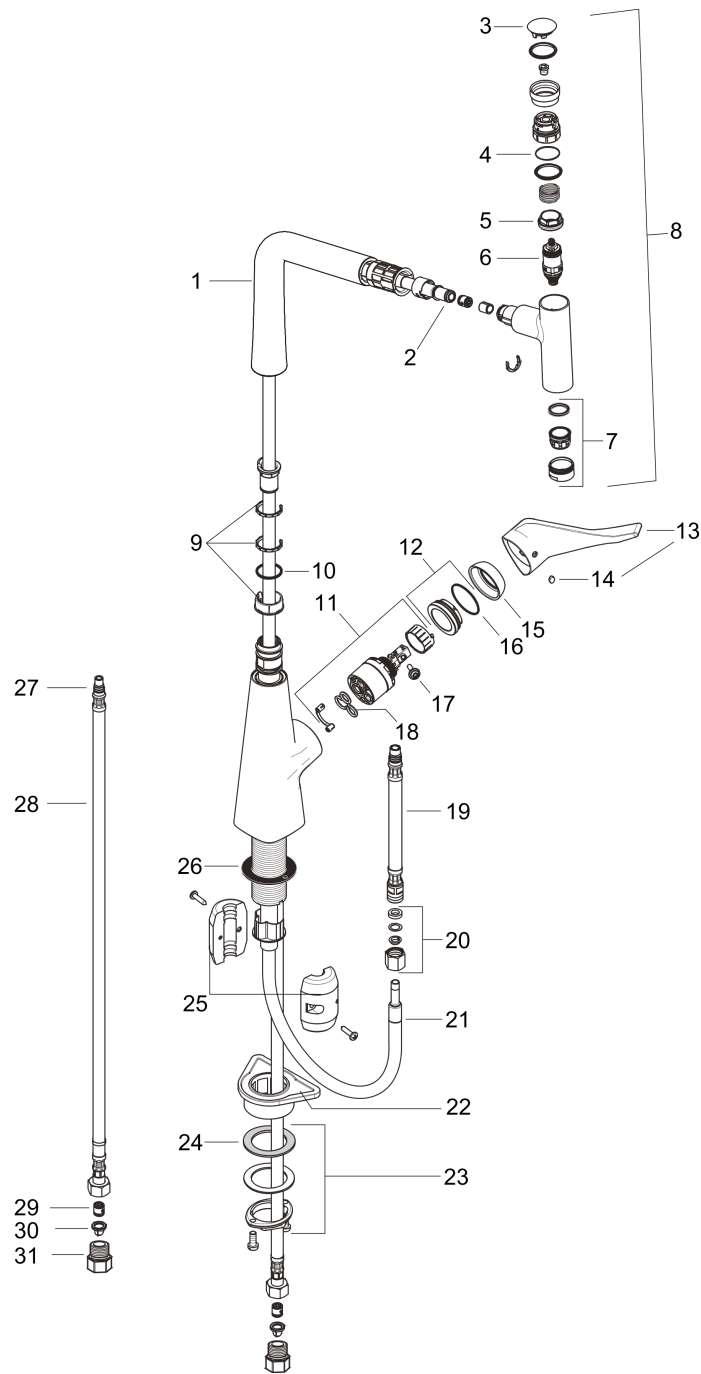

Metris Select
HighArc Kitchen Faucet, 1-Spray Pull-Out, 1.75 GPM
 Finishes : **steel optic** Part no. : **14884801**

Description

Features

- Swivel range 110° / 150°
- Laminar spray
- Number of sprays: 1 spray mode
- Select button provides convenient start/stop of the water flow at the sprayhead
- MagFit magnetic sprayhead docking
- Single-hole installation
- Flow: 1.75 GPM (6.6 L/Min)
- Ceramic cartridge
- 3/8" hoses
- Integrated double backflow prevention

Item details

List Price \$ 904.00

Technology

Compliance

Product image

Scale drawing

Metris Select
HighArc Kitchen Faucet, 1-Spray Pull-Out, 1.75 GPM
 Finishes : **steel optic** Part no. : **14884801**

Exploded drawing

Year of production: >07/16

Metris Select

HighArc Kitchen Faucet, 1-Spray Pull-Out, 1.75 GPM

Finishes : **steel optic** Part no. : **14884801**

Spare parts list

Year of production: >07/16

Pos.	Description	Part no.	Price	PU
1	spout cpl.	92736000	-	1
2	O-ring 8x2	98112000	-	1
3	cover	92566000	-	1
4	O-ring 19x1,5	95962000	-	1
5	nut	92567000	-	1
6	shut off unit	98463000	-	1
7	aerator M24x1	92961800	-	1
8	handspray	92737801	-	1
9	set of lever collars	98365000	-	1
10	O-ring 21x2,5	98211000	-	1
11	cartridge, assy	92730000	-	1
12	nut	97209000	-	1
13	handle	98455800	-	1
14	screw cover	96338000	-	1
15	flange	95498800	-	1
16	O-Ring 32x2	98193000	-	1
17	locking screw for handle	95140000	-	1
18	seal	95008000	-	1
19	connection hose 600 mm M10x1	92568000	-	1
20	squeezing connection	96099000	-	1
21	hose 1,50 m	92569000	-	1
22	support	97523000	-	1
23	fixing set (Ø 34)	95049000	-	1
24	lever collar	97548000	-	1
25	weight	92500000	-	1
26	seal	92582000	-	1
27	O-ring 7x1,5	98422000	-	1
28	connection hose 900 mm M8x0,75 G3/8	95372000	-	1
29	non return valve DW 10	96456000	-	1
30	filter packing	95291000	-	1
31	adapter for connection hose	88802000	-	1