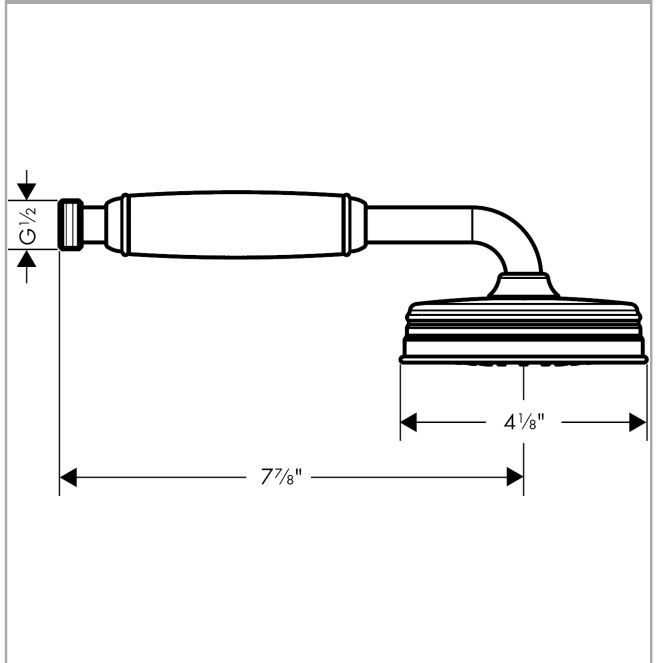

AXOR Montreux
Handshower 100 1-Jet, 1.8 GPM
Finishes : **chrome** Part no. : **04695000**

Description

Features

- 90 no-clog spray channels
- Spray modes: RainAir
- Flow: 1.8 GPM (6.8 L/Min)
- MASS/Massachusetts
- DOE/FTC
- TECQ/Texas Registered
- CEC/California/Watersaving
- WaterSense/IAPMO/7286/Showers

Technology

Compliance

Product image

Scale drawing

AXOR Montreux
Handshower 100 1-Jet, 1.8 GPM
Finishes : **chrome** Part no. : **04695000**

Exploded drawing

Year of production: >01/18