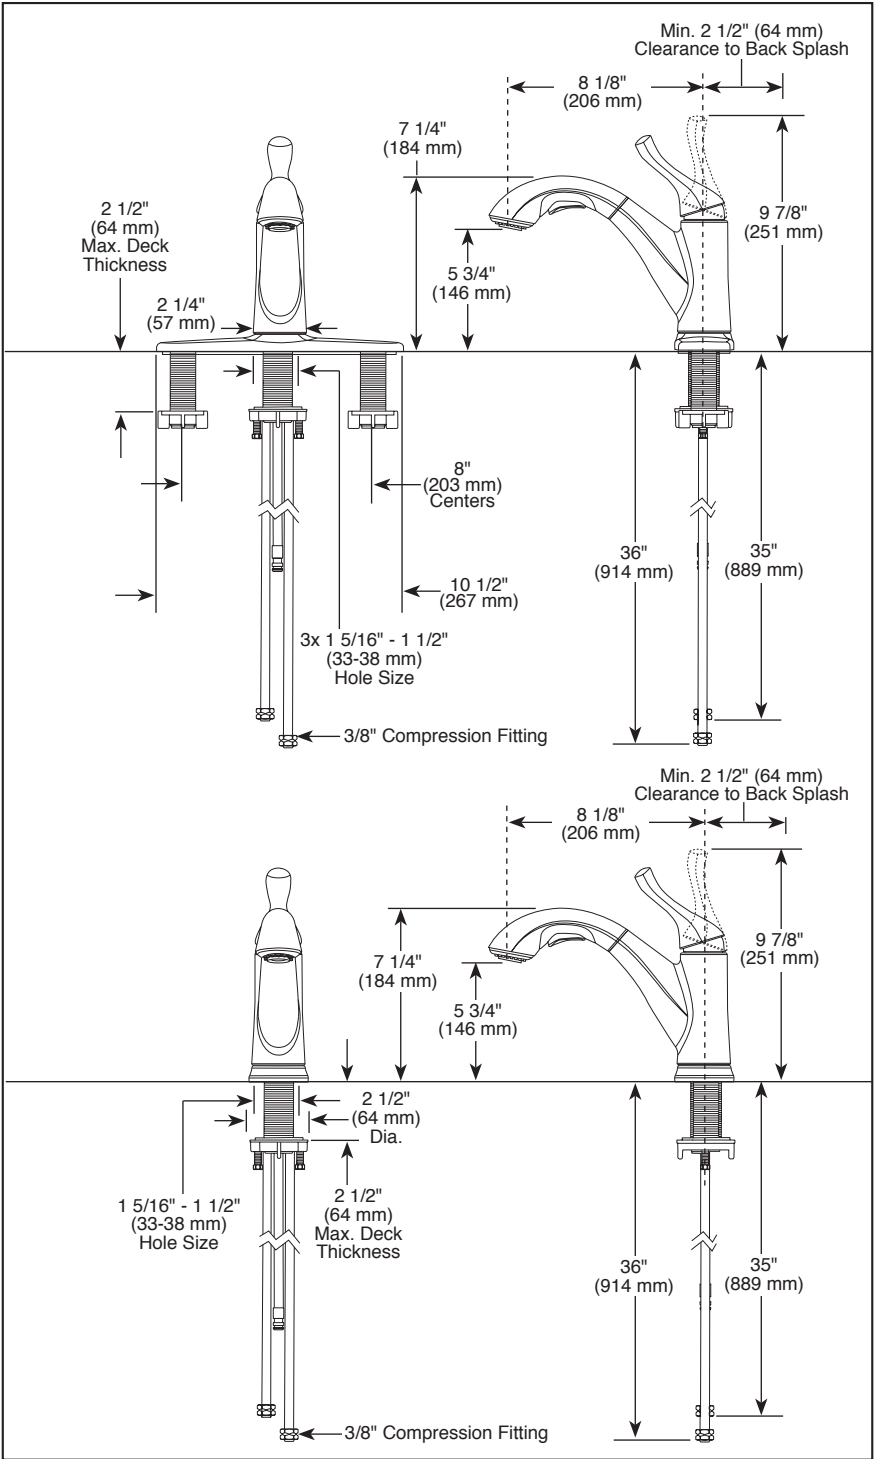

Submitted Model No.: _____

Specific Features: _____

▲ Designate Proper Finish Suffix

Delta reserves the right (1) to make changes in specifications and materials, and (2) to change or discontinue models, both without notice or obligation. Dimensions are for reference only. See current full-line price book or www.deltafaucet.com for finish options and product availability.

see what Delta can do™

KITCHEN FAUCET

- Single Handle Pull-Out
- Integrated Supply Tubes

FEATURES:

- DIAMOND Seal® Technology
- Touch-Clean® Sprayhead

STANDARD SPECIFICATIONS:

- Max. flow rate 1.8 gpm @ 60 psi, 6.8 L/min @ 414 kPa
- One or three hole mount (escutcheon optional, included)
- Spout rotates 120°
- Spout is connected to valve body with a 53" (1346 mm) long hose
- Two function wand; aerated stream or spray
- Diamond coated ceramic cartridge
- Red/blue indicator markings
- 3/8" O.D. straight, staggered PEX supply tubes
- Integral double check valves in spout

COMPLIES WITH:

- ASME A112.18.1 / CSA B125.1
- ASME A112.18.6
-  Indicates compliance to ICC/ANSI A117.1
- Verified compliant with .25% weighted average Pb content regulations.

Delta Faucet Company

55 E. 111th Street, Indianapolis, IN 46280
 350 South Edgeware Road, St. Thomas, ON N5P 4L1
 © 2021 Delta Faucet Company