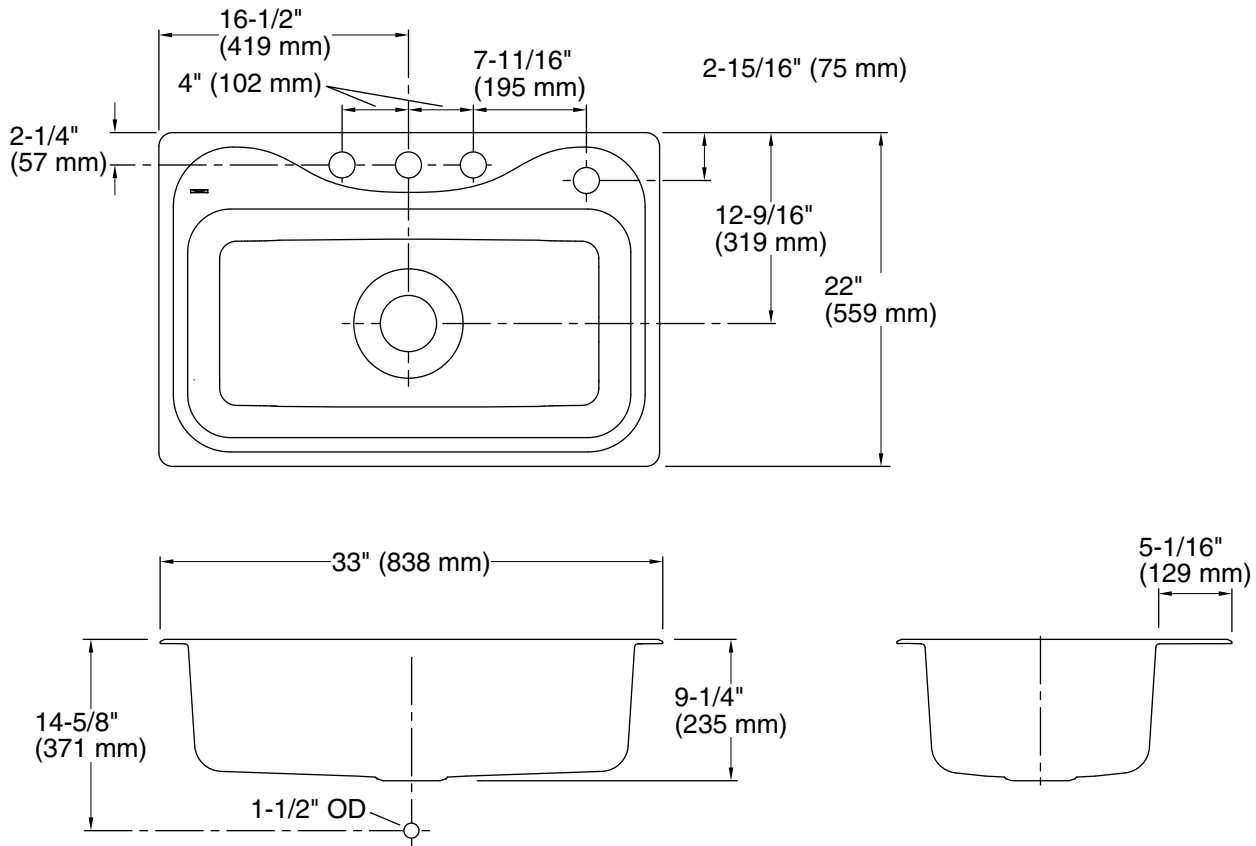

## Features

- Four faucet holes
- 9-1/4" (235 mm) depth provides generous workspace
- 3-5/8" (92 mm) drain opening
- Stainless steel with luster bowl finish and a satin deck finish

## Included Components

- 1150001 Installation Clips

## STERLING® Stainless Steel Sinks Lifetime Limited Warranty

See website for detailed warranty information.

**Technical Information**

All product dimensions are nominal.

Basin configuration: Single Bowl  
Min. base cabinet width: 36" (914 mm)

Bowl area (Only): Length: 29-1/4" (743 mm)  
Width: 15" (381 mm)  
Bowl depth: 9-1/4" (235 mm)  
Water depth: 9" (229 mm)

Number of deck holes: 4

Faucet hole(s): 1-7/16" (37 mm)

Drain hole: 3-5/8" (92 mm)