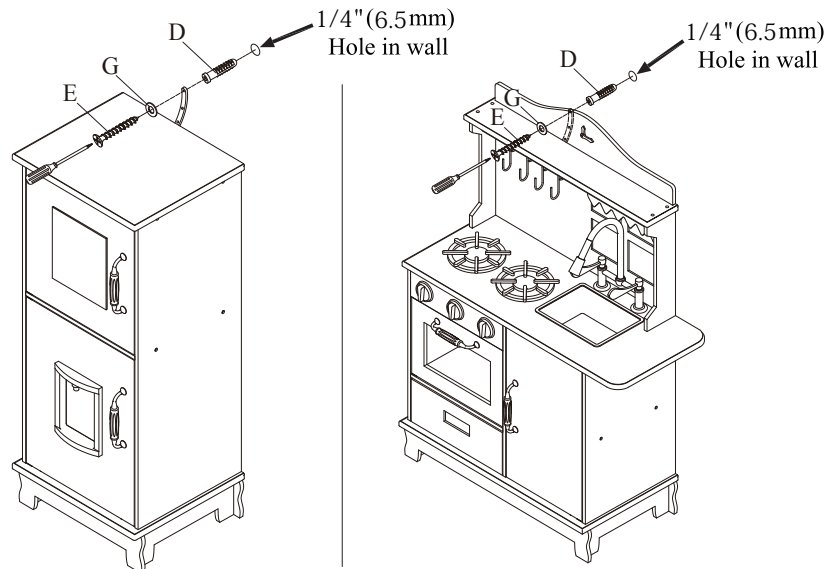

Step 2

Use 1/4" (6.5mm) drill bit to drill hole in wall

Do not drill an oversized hole or the wall anchor will not hold tightly into the wall.

Tap wall anchor into hole.

Secure product to wall with screw "E" through Plastic strap and into wall anchor.