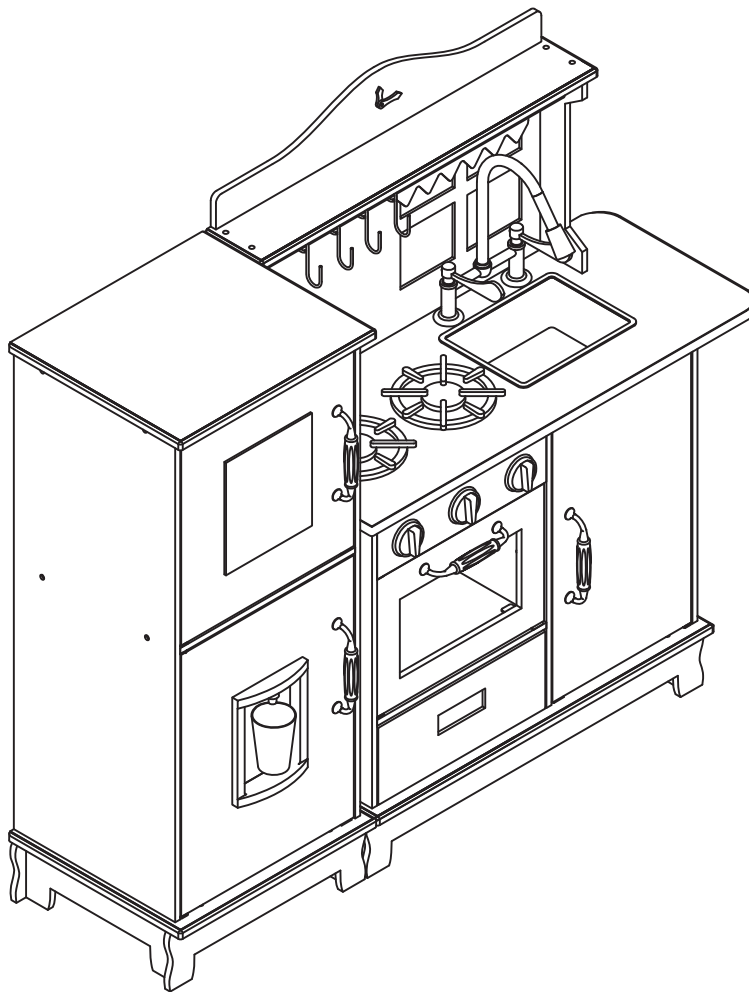

Little Chef Marseille Retro Play Kitchen-White

TD-12952A

WARNING

CHOKING HAZARD-small parts
Not for children under 3yrs
The product is to be assembled by an adult.

TIME SAVER!
3D Interactive Instruction

V-1