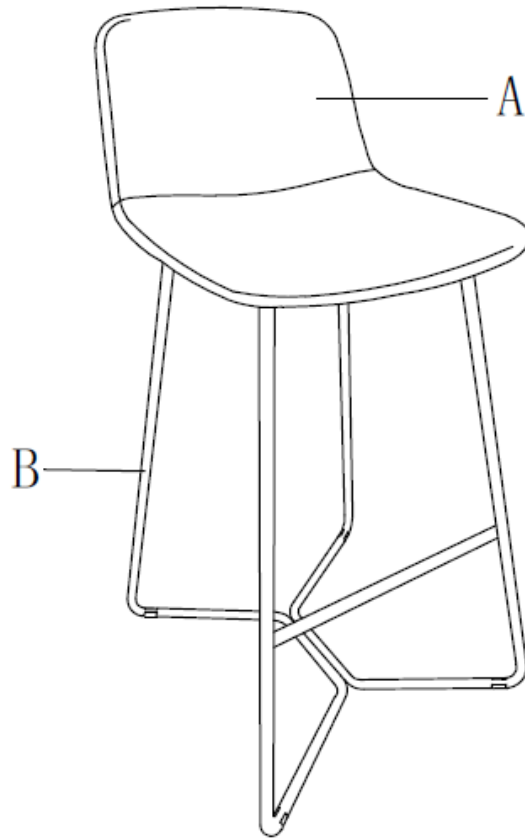

ALLEN KEY SCREW
M6 x 25 mm
QTY 4

2

ALLEN KEY
QTY 1

Step 1

1. Place Seat (A) upside down on a flat, smooth surface.
2. Attach Base (B) to the bottom of the Seat (A) using Allen Key Screws (1).
3. Use Allen Key (2) to tighten. Do not over-tighten.

Step 2

1. Place Stool on a flat, level surface to ensure it is level.
2. If it is uneven, adjust either the Seat (A) or the Base (B) to make it level.