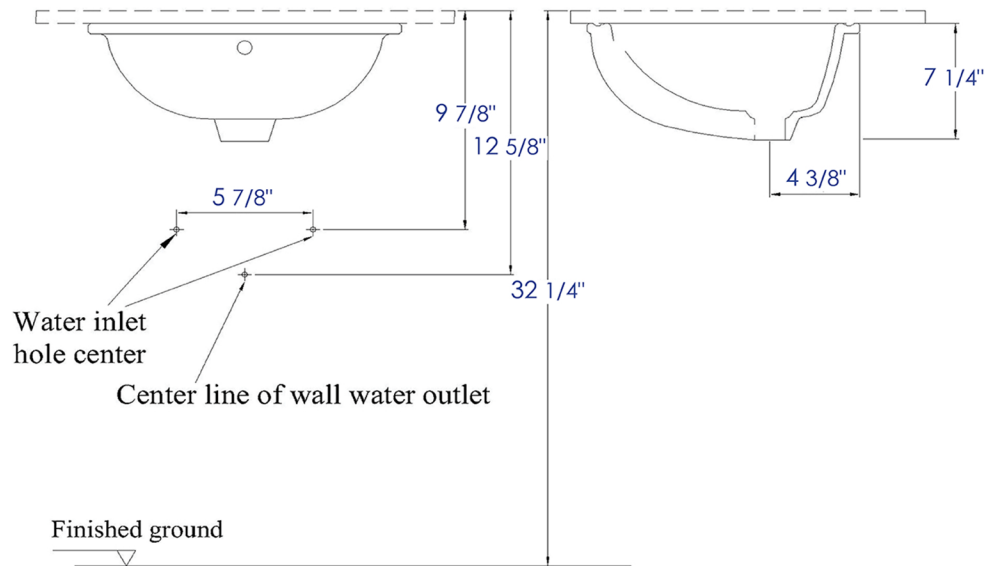

BC224

White Ceramic 18"X15" Undermount Oval Bathroom Sink

EAGO USA

Note: All product dimensions are approximate and should be verified on site prior to installation. Visit www.EAGOUSA.com for more information.