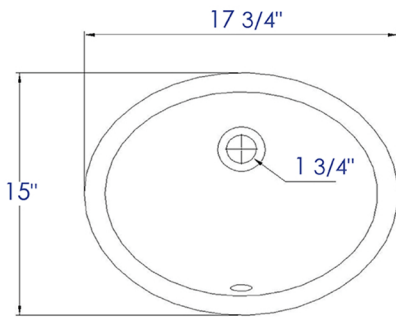

BC224

White Ceramic 18"X15" Undermount Oval Bathroom Sink

EAGO USA

Note: All product dimensions are approximate and should be verified on site prior to installation. Visit www.EAGOUSA.com for more information.