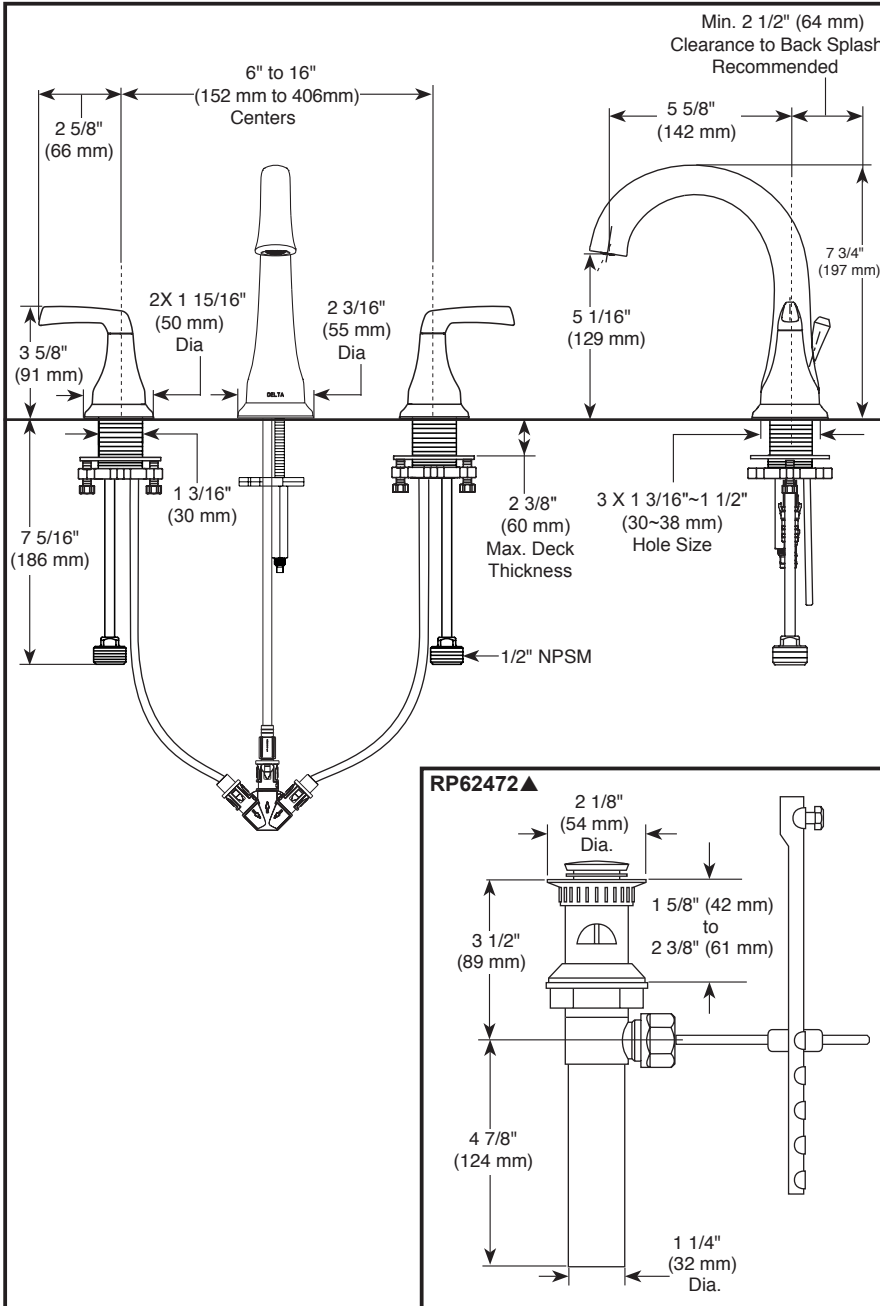

Submitted Model No.: _____

Specific Features: _____

▲ Designate proper finish suffix

Delta reserves the right (1) to make changes in specifications and materials, and (2) to change or discontinue models, both without notice or obligation. Dimensions are for reference only. See current full-line price book or www.deltafaucet.com for finish options and product availability.

DSP-L-35770LF Rev. C

see what Delta can do™

BATHROOM FAUCET

- Portwood™ Collection
- Two Handle Widespread, Deck Mount

STANDARD SPECIFICATIONS:

- Max. flow rate 1.2 gpm @ 60 psi, 4.5 L/min @ 414 kPa
- Three hole mount
- Hot and cold stems are interchangeable
- All operating parts are replaceable from the top
- 1/4 turn handle stops
- 1/2"-14 NPSM adapters
- Control mechanism is a rotating cylinder type with stainless steel plate and 90° rotation, with replaceable non-metallic seats
- Models have drain with plastic pop-up type fitting with plated flange and stopper
- Note: Standard mounting deck thickness can be extended by 1" with RP10612